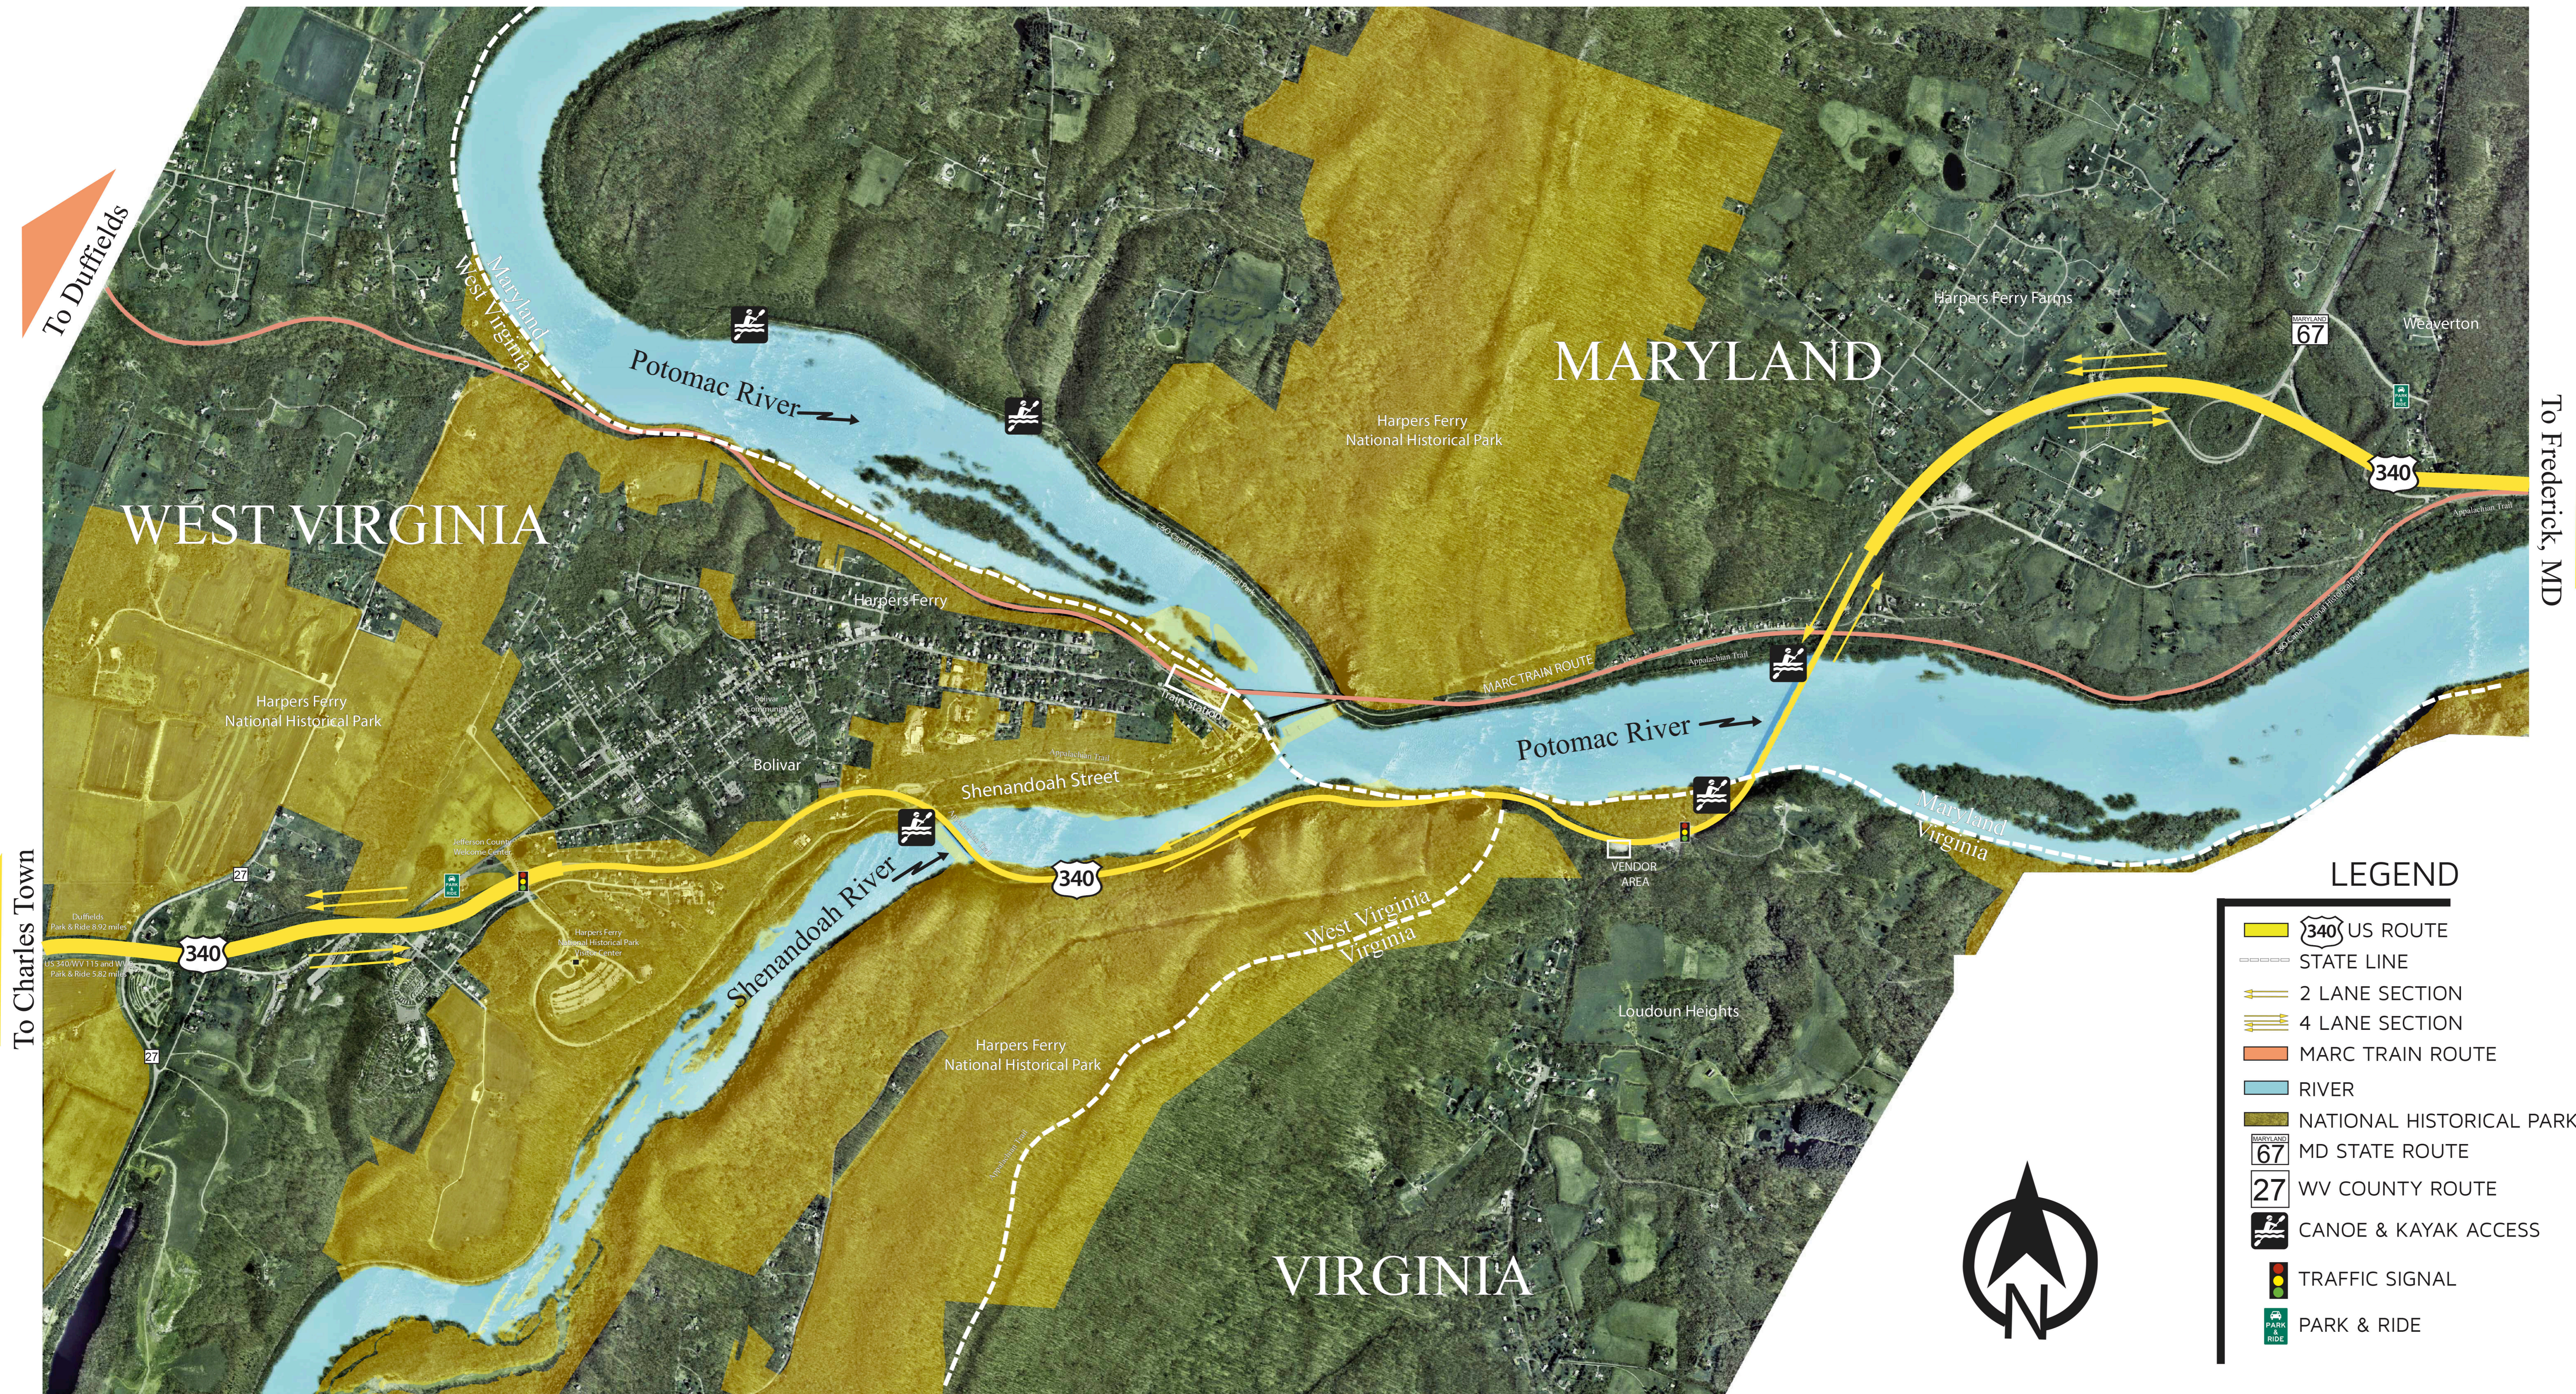

AREA FEATURES MAP

LEGEND

- US ROUTE 340
- STATE LINE
- 2 LANE SECTION
- 4 LANE SECTION
- MARC TRAIN ROUTE
- RIVER
- NATIONAL HISTORICAL PARK
- MD STATE ROUTE 67
- WV COUNTY ROUTE 27
- CANOE & KAYAK ACCESS
- TRAFFIC SIGNAL
- PARK & RIDE