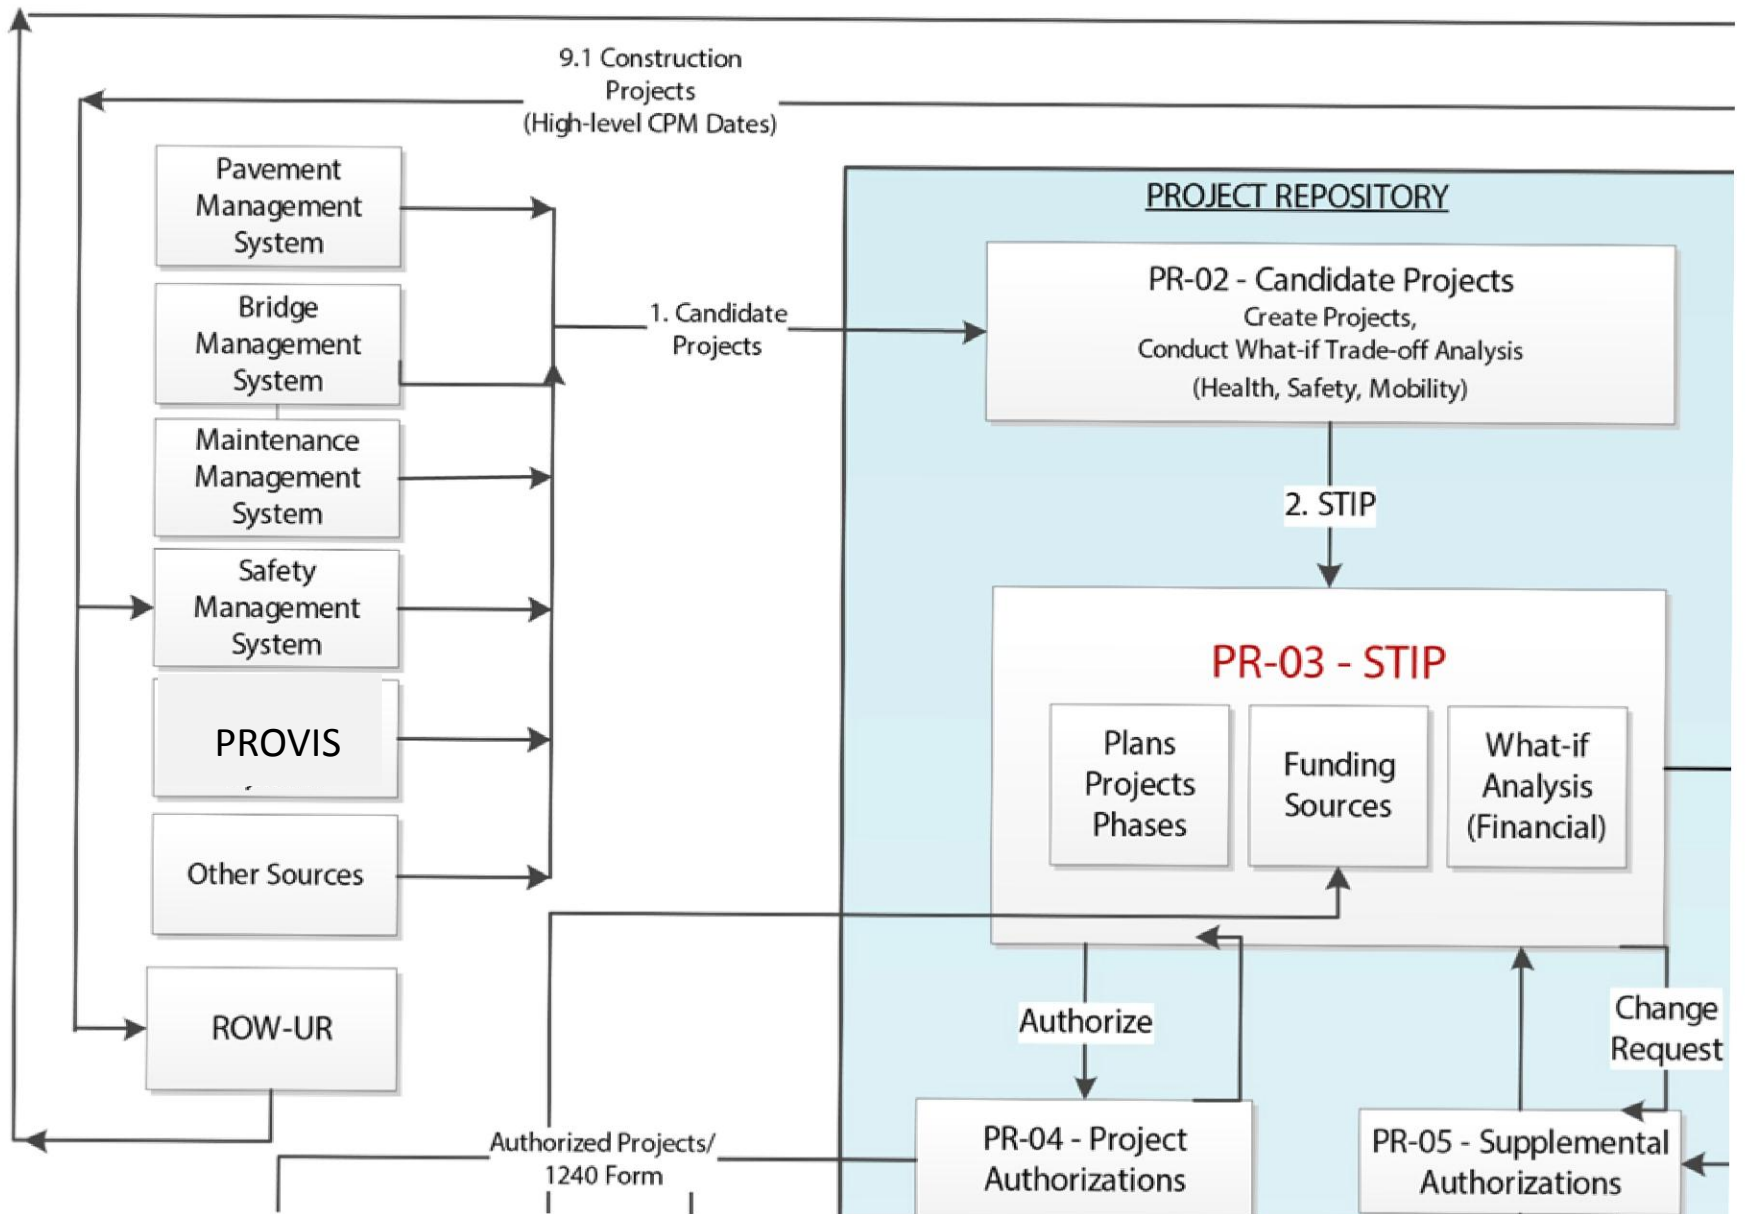

BREAKOUT

PROVIS Update & Tableau
Software Demonstration

AGENDA

PROVIS Update

Tableau Data Visualization
Software

BANANA CAR

Construct a ~~rectangle~~ with sides Y and ends Z

I want to retake this this test.

PROVIS Update On 1 Slide

- Live now (accounts set up)
- gis.wvdot.com/provis/
- LRTP Projects entry/review
- Future...
 - Project prioritization tool
 - Connection to feed CPMS

PROVIS Questions?

me _____