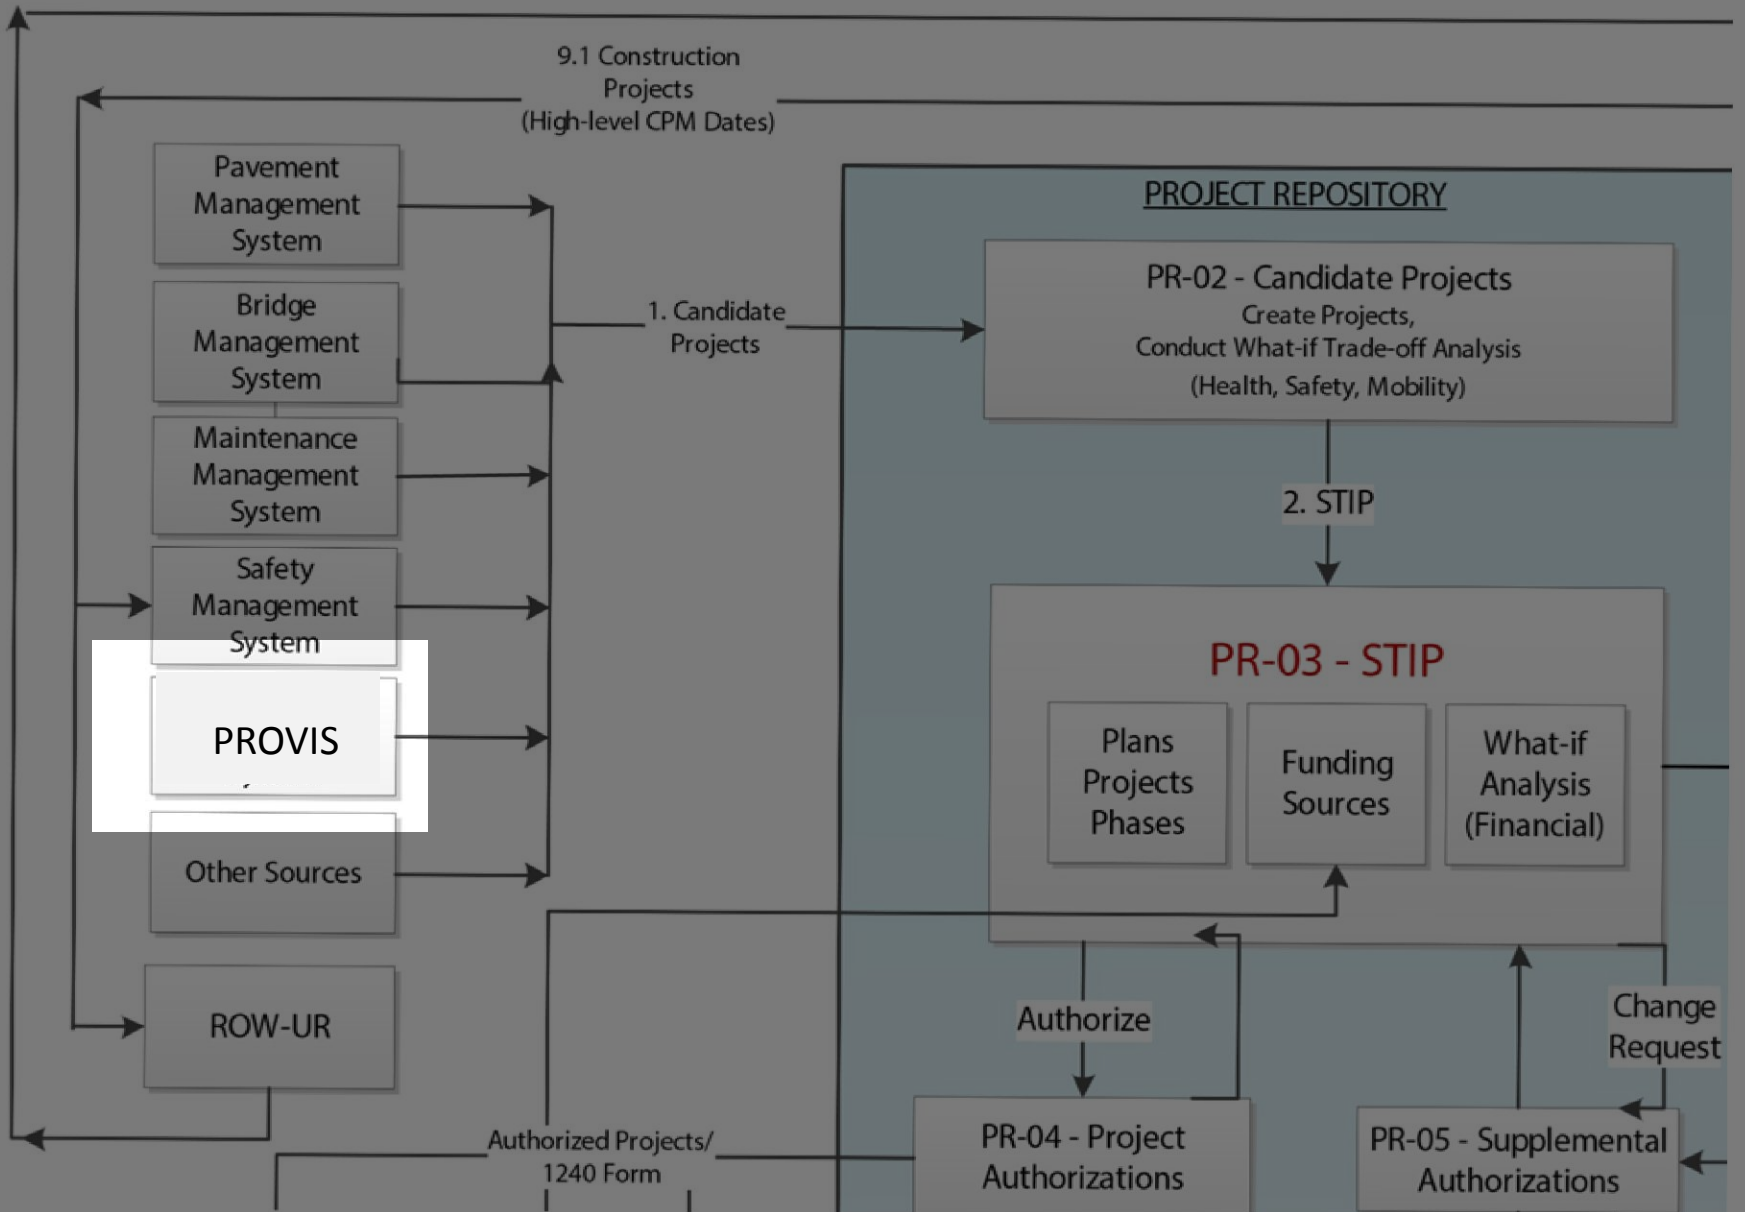

BREAKOUT

PROVIS Update & Tableau
Software Demonstration

AGENDA

PROVIS Update

Tableau Data Visualization
Software

BANANA CAR

Construct a ~~rectangle~~ with sides Y and ends Z

I want to retake this this test.

PROVIS Update On 1 Slide

- Live now (accounts set up)
- gis.wvdot.com/provis/
- LRTP Projects entry/review
- Future...
 - Project prioritization tool
 - Connection to feed CPMS

PROVIS Questions?

me _____