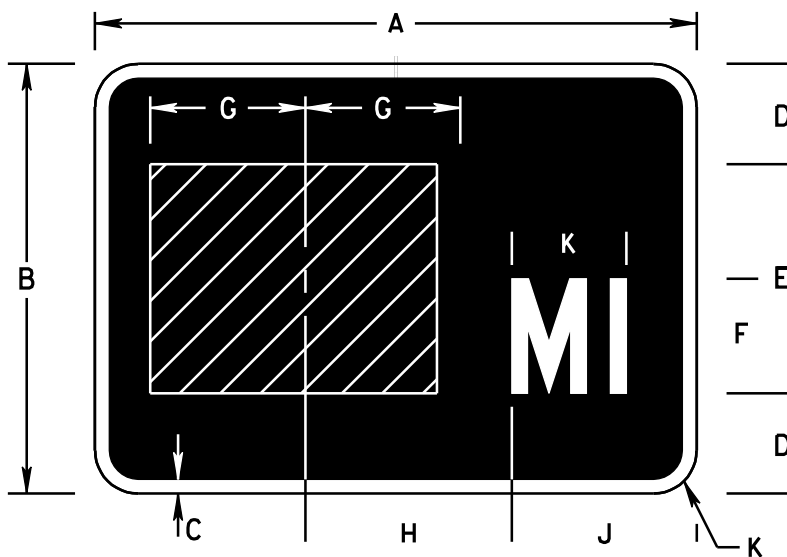

DIMENSIONS (INCHES)

A	B	C	D	E	F	G	H	J	K	L	M	N
24	1/2	8 1/4	1 11/16	1 3/4	12 1/2	5 5/8	3/8	2 1/8	6 3/4	4	1 7/8	1 1/2

* - SEE APPENDIX FOR SYMBOL DESIGN

COLORS

LEGEND - WHITE (REF)
 BACKGROUND - BROWN (REF)

DIMENSIONS (INCHES)

A	B	C	D	E	F
21	15	1/2	4 3/4	2 5/8	1 1/2

* - SEE APPENDIX FOR ARROW DESIGN

DS-102R

DS-102L

COLORS

LEGEND - WHITE (REF)
 BACKGROUND - BROWN (REF)

DIMENSIONS (INCHES)

A	B	C	D	E	F	G	H
21	15	1/2	2 5/8	14 5/8	7 1/8	7 1/2	1 1/2

* - SEE APPENDIX FOR ARROW DESIGN

COLORS

LEGEND - WHITE (REF)
 BACKGROUND - BROWN (REF)

DIMENSIONS (INCHES)

A	B	C	D	E	F	G	H	J	K
18	12	1/2	3	6C	3C	VAR	6 1/2	5	1 1/2
21	15	1/2	3 1/2	8C	4C	VAR	7 1/2	6 7/16	1 1/2

COLORS

LEGEND - WHITE (REF)
 BACKGROUND - BROWN (REF)

DIMENSIONS (INCHES)

A	B	C	D	E	F	G	H	J
24	1/2	3/2	4C	2 1/2	7 11/16	8 1/8	8 5/16	1 1/2

USE ARROWS DS-101, DS-102, MILEAGE SIGN DS-103