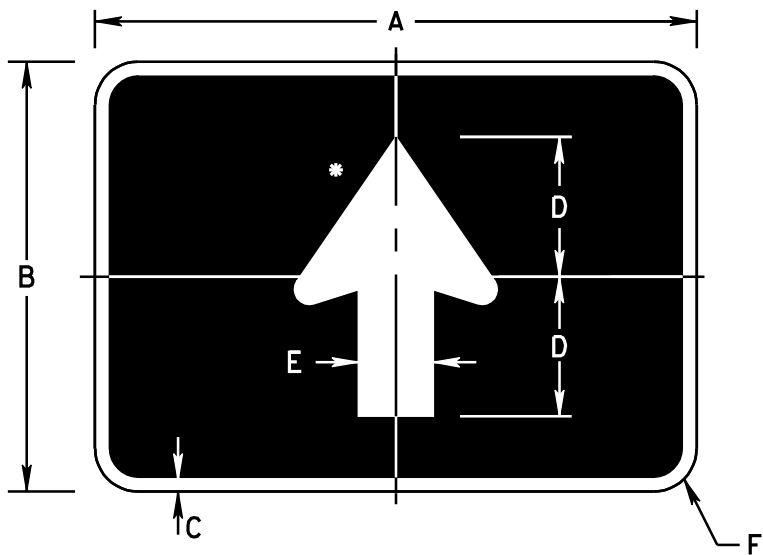

LEGEND - WHITE (REF)
 BACKGROUND - BROWN (REF)

DIMENSIONS (INCHES)

A	B	C	D	E	F
24	1/2	6 3/4	11 1/4	6	1 1/2

* - SEE APPENDIX FOR SYMBOL DESIGN

USE ARROWS DS-101, DS-102, MILEAGE SIGN DS-103

COLORS
 LEGEND - WHITE (REF)
 BACKGROUND - BROWN (REF)

DIMENSIONS (INCHES)

A	B	C	D	E	F	G	H	J	K	L	M	N
24	1/2	8 1/4	1 11/16	1 3/4	12 1/2	5 5/8	3/8	2 1/8	6 3/4	4	1 7/8	1 1/2

* - SEE APPENDIX FOR SYMBOL DESIGN

COLORS

LEGEND - WHITE (REF)
 BACKGROUND - BROWN (REF)

DIMENSIONS (INCHES)

A	B	C	D	E	F
21	15	1/2	4 3/4	2 5/8	1 1/2

* - SEE APPENDIX FOR ARROW DESIGN

DS-102R

DS-102L

COLORS

LEGEND - WHITE (REF)
 BACKGROUND - BROWN (REF)

DIMENSIONS (INCHES)

A	B	C	D	E	F	G	H
21	15	1/2	2 5/8	14 5/8	7 1/8	7 1/2	1 1/2

* - SEE APPENDIX FOR ARROW DESIGN

COLORS

LEGEND - WHITE (REF)
 BACKGROUND - BROWN (REF)

DIMENSIONS (INCHES)

A	B	C	D	E	F	G	H	J	K
18	12	1/2	3	6C	3C	VAR	6 1/2	5	1 1/2
21	15	1/2	3 1/2	8C	4C	VAR	7 1/2	6 7/16	1 1/2