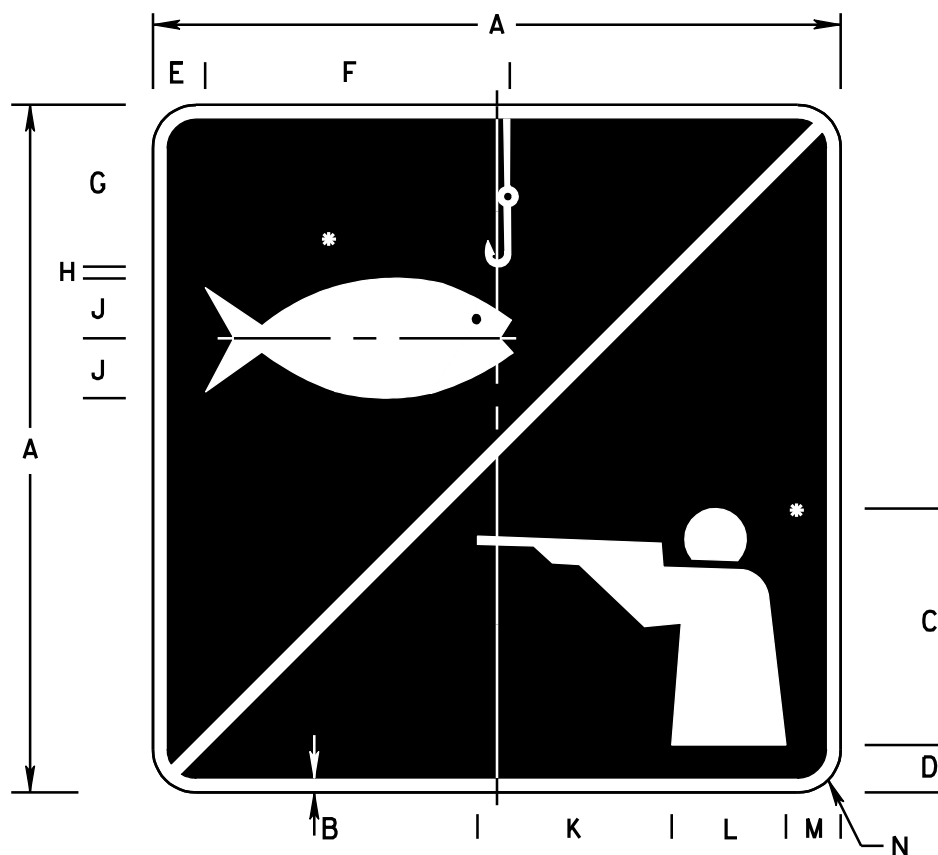

COLORS

LEGEND - WHITE (REF)
 BACKGROUND - BROWN (REF)

DIMENSIONS (INCHES)

A	B	C	D	E	F	G
24	1/2	11 1/2	11	6 1/2	6	1 1/2

* - SEE APPENDIX FOR SYMBOL DESIGN

USE ARROWS DS-101, DS-102, MILEAGE SIGN DS-103

COLORS

LEGEND - WHITE (REF)
 BACKGROUND - BROWN (REF)

DIMENSIONS (INCHES)

A	B	C	D	E	F
24	1/2	6 3/4	11 1/4	6	1 1/2

* - SEE APPENDIX FOR SYMBOL DESIGN

USE ARROWS DS-101, DS-102, MILEAGE SIGN DS-103

COLORS
 LEGEND - WHITE (REF)
 BACKGROUND - BROWN (REF)

DIMENSIONS (INCHES)

A	B	C	D	E	F	G	H	J	K	L	M	N
24	1/2	8 1/4	1 11/16	1 3/4	12 1/2	5 5/8	3/8	2 1/8	6 3/4	4	1 7/8	1 1/2

* - SEE APPENDIX FOR SYMBOL DESIGN

COLORS

LEGEND - WHITE (REF)
 BACKGROUND - BROWN (REF)

COLORS

LEGEND - WHITE (REF)
 BACKGROUND - BROWN (REF)

DIMENSIONS (INCHES)

A	B	C	D	E	F	G	H	J
24	1/2	3/2	4C	2 1/2	7 11/16	8 1/8	8 5/16	1 1/2

USE ARROWS DS-101, DS-102, MILEAGE SIGN DS-103