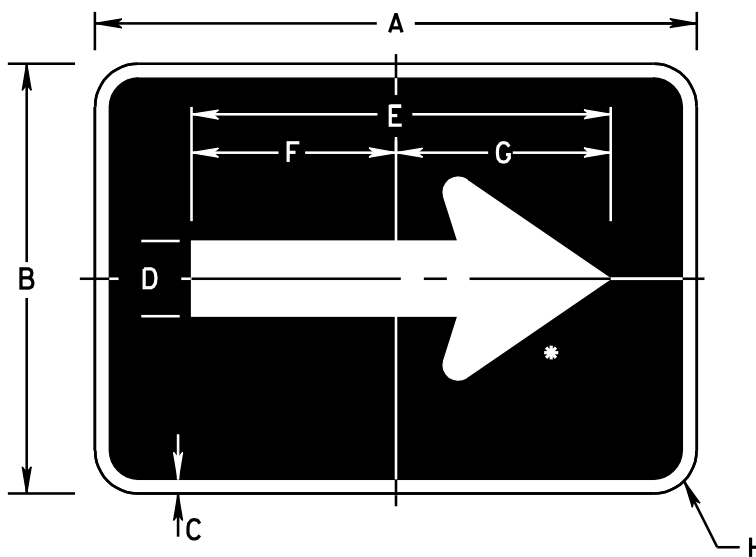

LEGEND - WHITE (REF)
 BACKGROUND - BROWN (REF)

DIMENSIONS (INCHES)

A	B	C	D	E	F
24	1/2	6 3/4	11 1/4	6	1 1/2

* - SEE APPENDIX FOR SYMBOL DESIGN

USE ARROWS DS-101, DS-102, MILEAGE SIGN DS-103

COLORS
 LEGEND - WHITE (REF)
 BACKGROUND - BROWN (REF)

DIMENSIONS (INCHES)

A	B	C	D	E	F	G	H	J	K	L	M	N
24	1/2	8 1/4	1 11/16	1 3/4	12 1/2	5 5/8	3/8	2 1/8	6 3/4	4	1 7/8	1 1/2

* - SEE APPENDIX FOR SYMBOL DESIGN

COLORS

LEGEND - WHITE (REF)
 BACKGROUND - BROWN (REF)

DIMENSIONS (INCHES)

A	B	C	D	E	F
21	15	1/2	4 3/4	2 5/8	1 1/2

* - SEE APPENDIX FOR ARROW DESIGN

DS-102R

DS-102L

COLORS

LEGEND - WHITE (REF)
 BACKGROUND - BROWN (REF)

DIMENSIONS (INCHES)

A	B	C	D	E	F	G	H
21	15	1/2	2 5/8	14 5/8	7 1/8	7 1/2	1 1/2

* - SEE APPENDIX FOR ARROW DESIGN

COLORS

LEGEND - WHITE (REF)
 BACKGROUND - BROWN (REF)

DIMENSIONS (INCHES)

A	B	C	D	E	F	G	H	J	K
18	12	1/2	3	6C	3C	VAR	6 1/2	5	1 1/2
21	15	1/2	3 1/2	8C	4C	VAR	7 1/2	6 7/16	1 1/2