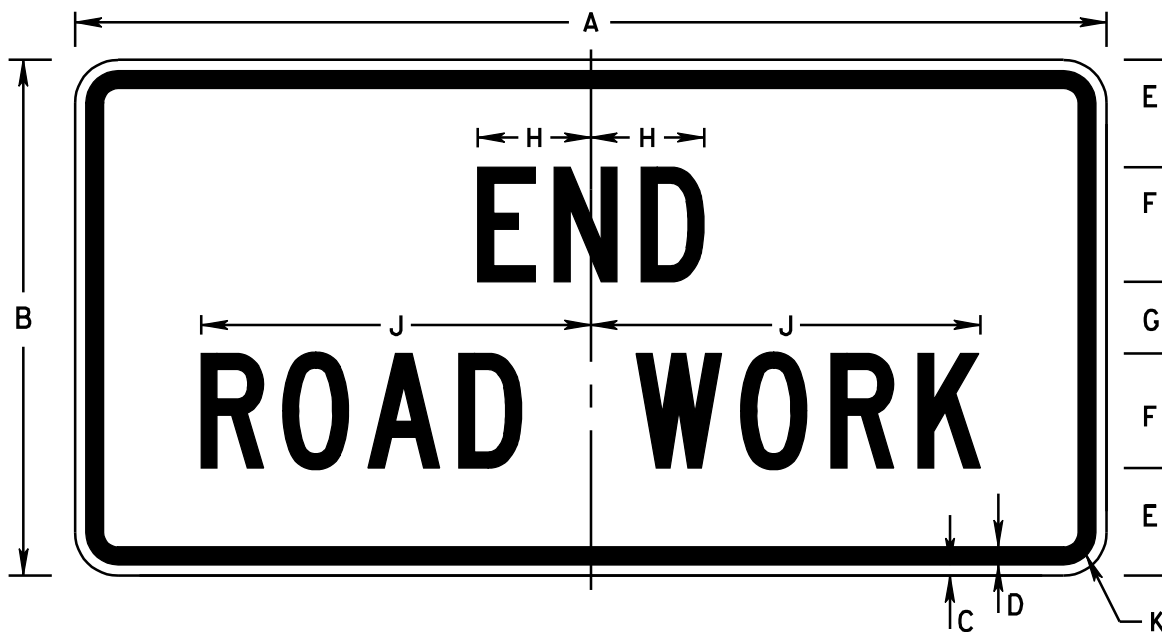

PLAQUE DETAIL *

COLORS

LEGEND - BLACK (NON-REF)
 BACKGROUND - ORANGE (REF)

DIMENSIONS (INCHES)

A	B	C	D	E	F	G	H	J	K	L	M
60	24	3/8	5/8	4	6D	24 1/8	27 3/6	8	1	6C	1 1/8

* - OPTICALLY SPACE NUMERALS IN PLAQUE

COLORS