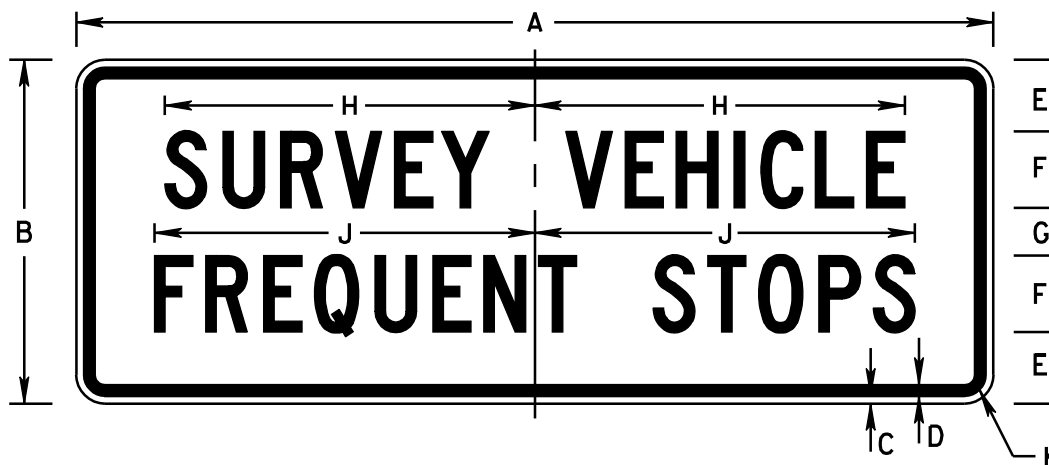

COLORS

LEGEND - BLACK (NON-REF)
BACKGROUND - ORANGE (REF)

DIMENSIONS (INCHES)

A	B	C	D	E	F	G	H	J	K
48	18	3/8	5/8	3 3/4	4C	2 1/2	19 3/8	19 15/16	1 1/8

TO BE MOUNTED ON VEHICLES