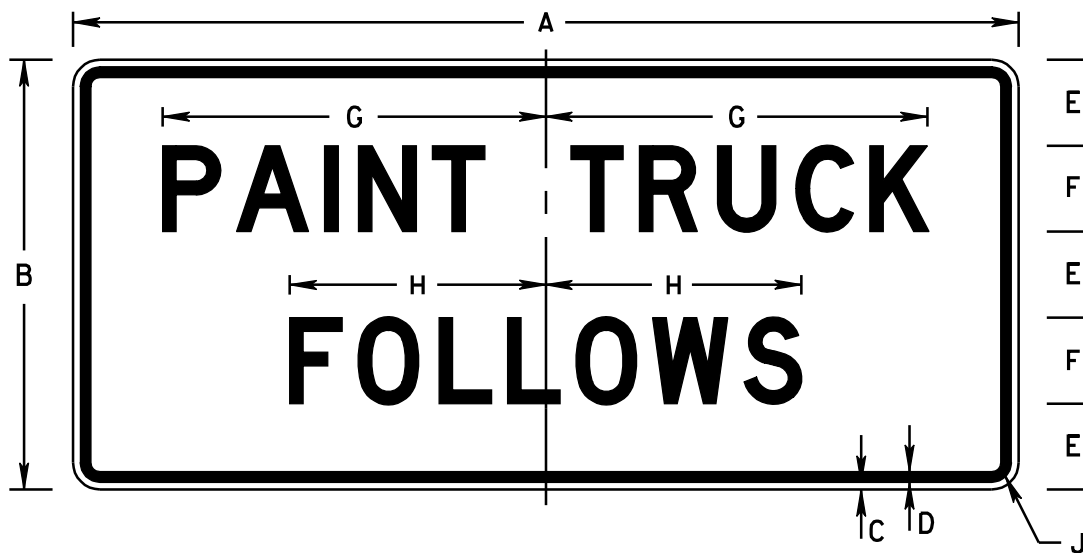

DIMENSIONS (INCHES)

A	B	C	D	E	F	G	H	J	K
48	18	3/8	5/8	3 3/4	4C	2 1/2	19 3/8	19 15/16	1 1/8

TO BE MOUNTED ON VEHICLES

COLORS

LEGEND - BLACK (NON-REF)
 BACKGROUND - ORANGE (REF)

DIMENSIONS (INCHES)

A	B	C	D	E	F	G	H	J
66	30	1/2	3/4	6	6D	26 3/4	17 7/8	1 3/8