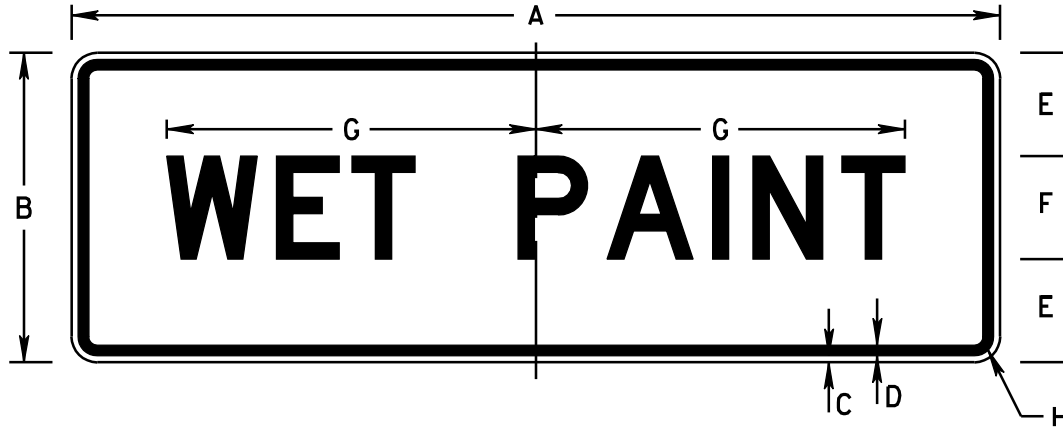

COLORS

LEGEND - BLACK (NON-REF)
BACKGROUND - ORANGE (REF)

DIMENSIONS (INCHES)

A	B	C	D	E	F	G	H
54	18	3/8	5/8	6	6D	2 1/16	1 1/8

TO BE MOUNTED ON VEHICLES