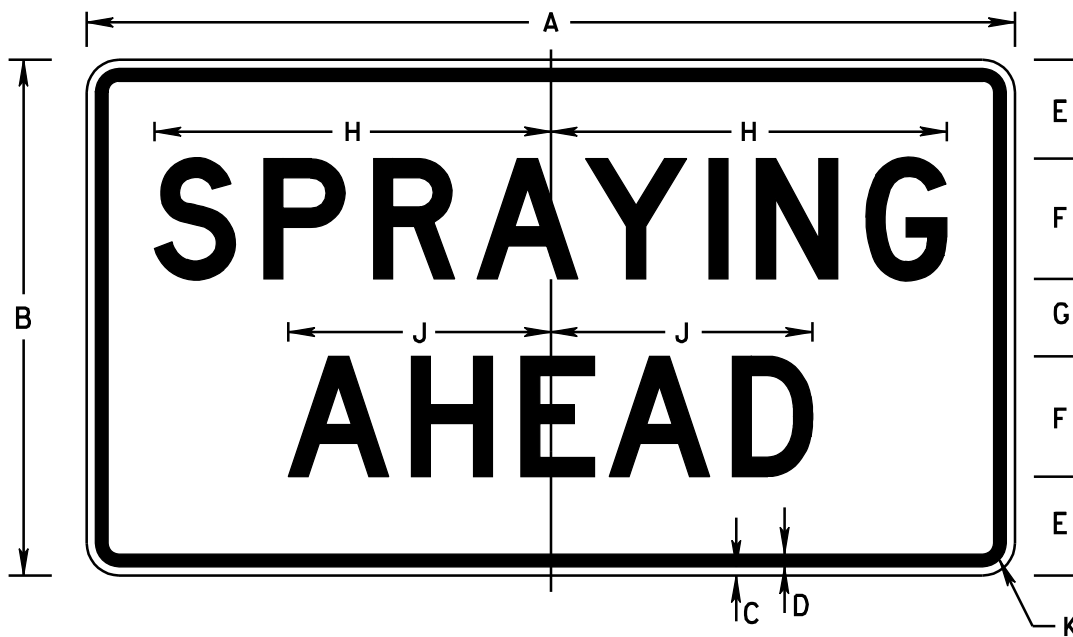

COLORS

LEGEND - BLACK (NON-REF)
BACKGROUND - ORANGE (REF)

DIMENSIONS (INCHES)

A	B	C	D	E	F	G	H	J	K
54	30	1/2	3/4	5 3/4	7D	4 1/2	23 1/16	15 1/4	1 3/8

TO BE MOUNTED ON VEHICLES