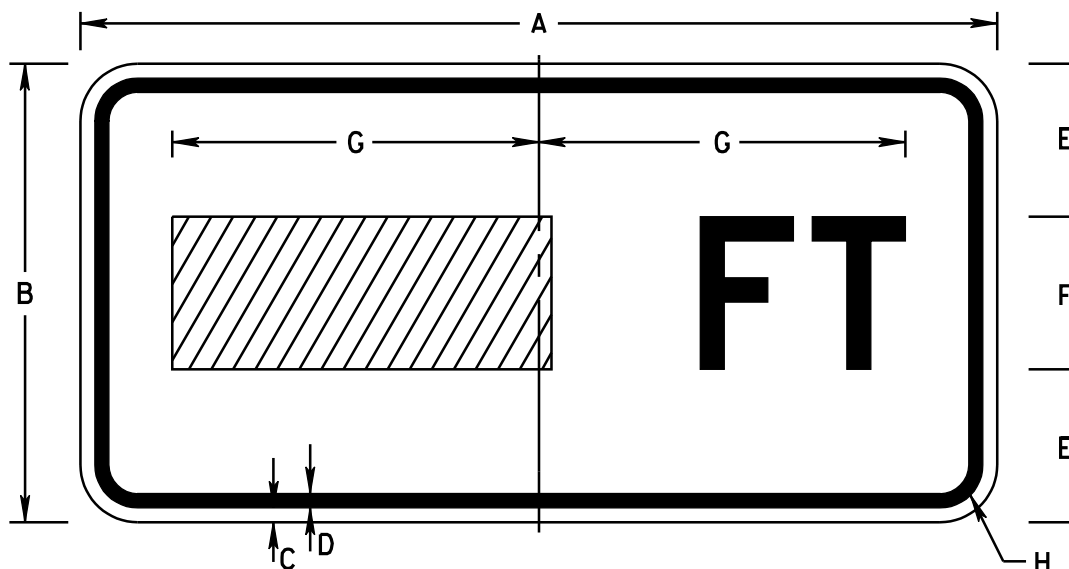

COLORS

SYMBOL - BLACK (NON-REF)

BACKGROUND - FLUORESCENT YELLOW/GREEN

DIMENSIONS (INCHES)

A	B	C	D	E	F	G	H
30	1/2	3/4	2	20	3	3 3/4	1 3/8
36	5/8	7/8	2 1/2	24	3 1/2	4 1/2	1 5/8
48	3/4	1 1/4	3 1/4	32	5	6	2 1/4

* - SEE APPENDIX FOR SYMBOL DESIGN

S1-1 CODE	
30"	080101
36"	080104
48"	

S1-1AL

COLORS

LEGEND - BLACK (NON-REF)

BACKGROUND - FLUORESCENT YELLOW/GREEN

DIMENSIONS (INCHES)

A	B	C	D	E	F	G	H	J
21	15	3/8	5/8	4 5/16	5 5/8	5 1/16	2 5/8	1 1/8
28	21	3/8	5/8	5 3/4	7 1/2	6 3/4	3 1/2	1 1/8

S1-1AR CODE		S1-1AL CODE	
21"x15"		21"x15"	
28"x21"		28"x21"	

COLORS
LEGEND - BLACK (NON-REF)
BACKGROUND - FLUORESCENT YELLOW/GREEN

DIMENSIONS (INCHES)

A	B	C	D	E	F	G	H
24	12	3/8	3/8	4	4D	VAR	1 1/8
30	18	3/8	5/8	6 1/2	5D	VAR	1 1/8

COLORS

SYMBOL - BLACK (NON-REF)
 BACKGROUND - YELLOW (REF)

DIMENSIONS (INCHES)

A	B	C	D	E	F	G	H	J	K
30	1/2	3/4	4 7/8	12 7/8	7 1/4	6 7/16	1 3/4	1 7/8	1 3/8
36	5/8	7/8	5 7/8	15 7/16	8 3/4	7 3/4	2 1/8	2 3/16	1 5/8
48	3/4	1 1/4	7 13/16	20 9/16	11 5/8	10 3/8	2 13/16	2 15/16	2 1/4