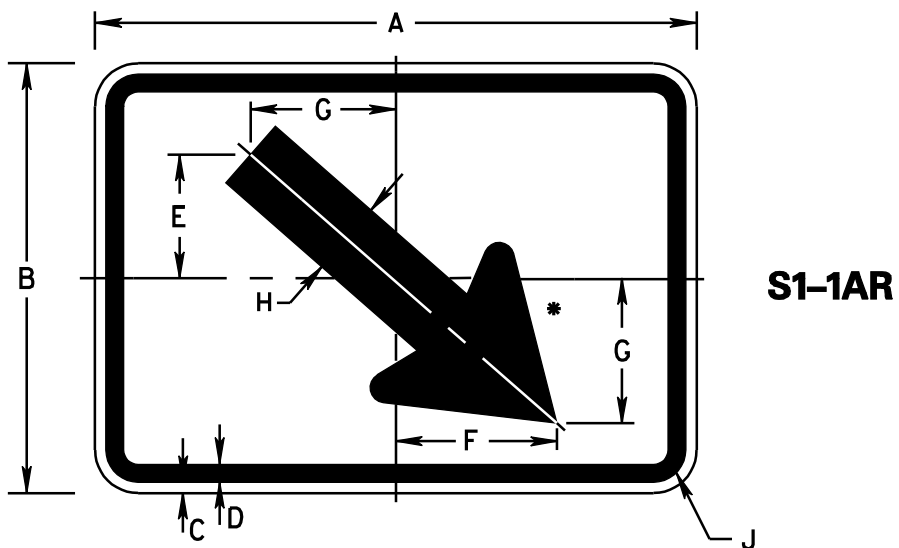

COLORS

SYMBOL - BLACK (NON-REF)

BACKGROUND - FLUORESCENT YELLOW/GREEN

DIMENSIONS (INCHES)

A	B	C	D	E	F	G	H
30	1/2	3/4	2	20	3	3 3/4	1 3/8
36	5/8	7/8	2 1/2	24	3 1/2	4 1/2	1 5/8
48	3/4	1 1/4	3 1/4	32	5	6	2 1/4

* - SEE APPENDIX FOR SYMBOL DESIGN

S1-1 CODE	
30"	080101
36"	080104
48"	

S1-1AL

COLORS

LEGEND - BLACK (NON-REF)

BACKGROUND - FLUORESCENT YELLOW/GREEN

DIMENSIONS (INCHES)

A	B	C	D	E	F	G	H	J
21	15	3/8	5/8	4 5/16	5 5/8	5 1/16	2 5/8	1 1/8
28	21	3/8	5/8	5 3/4	7 1/2	6 3/4	3 1/2	1 1/8

S1-1AR CODE		S1-1AL CODE	
21"x15"		21"x15"	
28"x21"		28"x21"	

COLORS
LEGEND - BLACK (NON-REF)
BACKGROUND - FLUORESCENT YELLOW/GREEN

DIMENSIONS (INCHES)

A	B	C	D	E	F	G	H
24	12	3/8	3/8	4	4D	VAR	1 1/8
30	18	3/8	5/8	6 1/2	5D	VAR	1 1/8

Q	R	S	T
9 9/16	7 5/16	6 3/4	1 1/8
14 3/8	10 1/2	12 3/16	1 5/8

COLORS

LEGEND - BLACK (NON-REF)

BACKGROUND - WHITE (REF)

DIMENSIONS (INCHES)

A	B	C	D	E	F	G	H	J	K	L	M
24	12	3/8	3/8	2 1/2	2 1/2	2	4 3/8	4 1/4	7 5/8	8 1/16	1 1/8
36	18	3/8	5/8	3 1/2	4	3	6 15/16	6 13/16	12 3/16	12 15/16	1 1/8