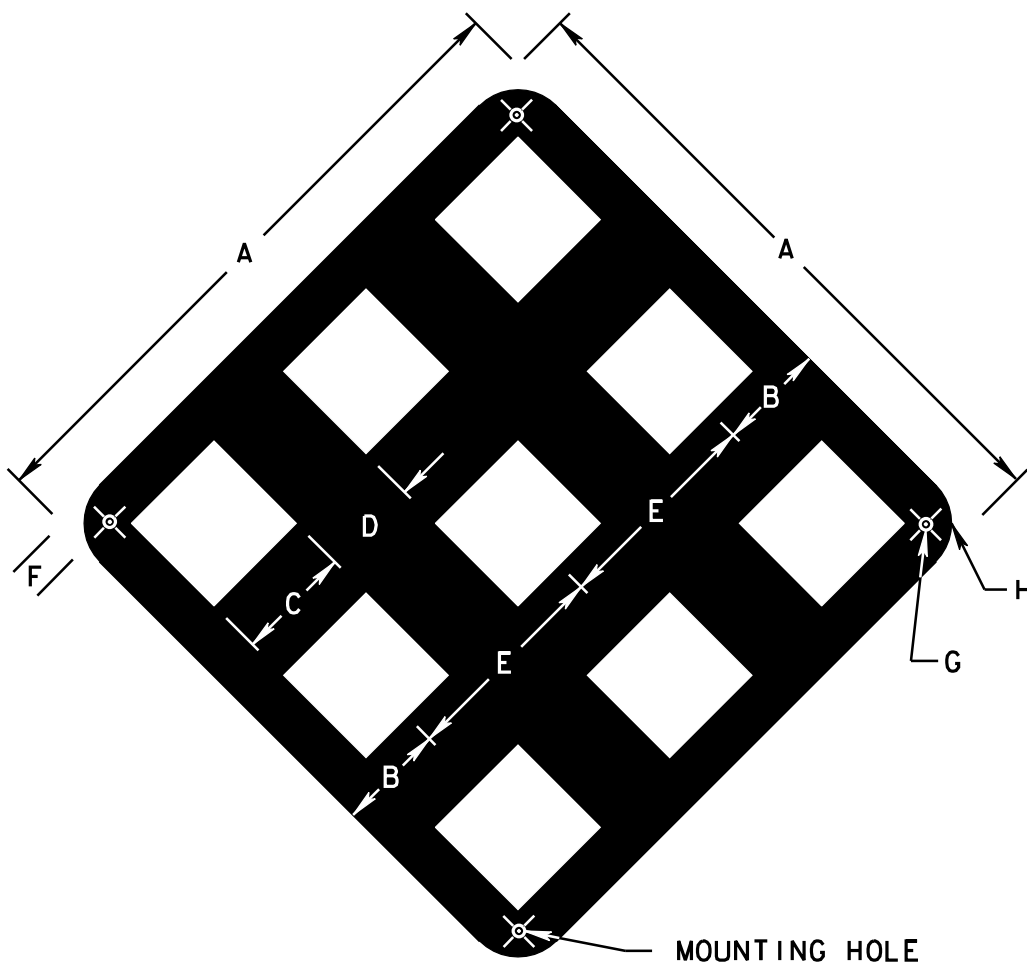

COLORS

LEGEND - YELLOW (FLUORESCENT)  
 BACKGROUND - BLACK (NON-REF)

DIMENSIONS (INCHES)

A	B	C	D	E	F	G	H
15	6	1 3/8	3 1/4	1 1/4	1/2	3	3/8

COLORS

LEGEND - YELLOW (FLUORESCENT)  
 BACKGROUND - BLACK (NON-REF)

DIMENSIONS (INCHES)

A	B	C	D	E	F	G	H
18	3	3 1/4	2 3/4	6	1 3/16	3/8	1 1/2