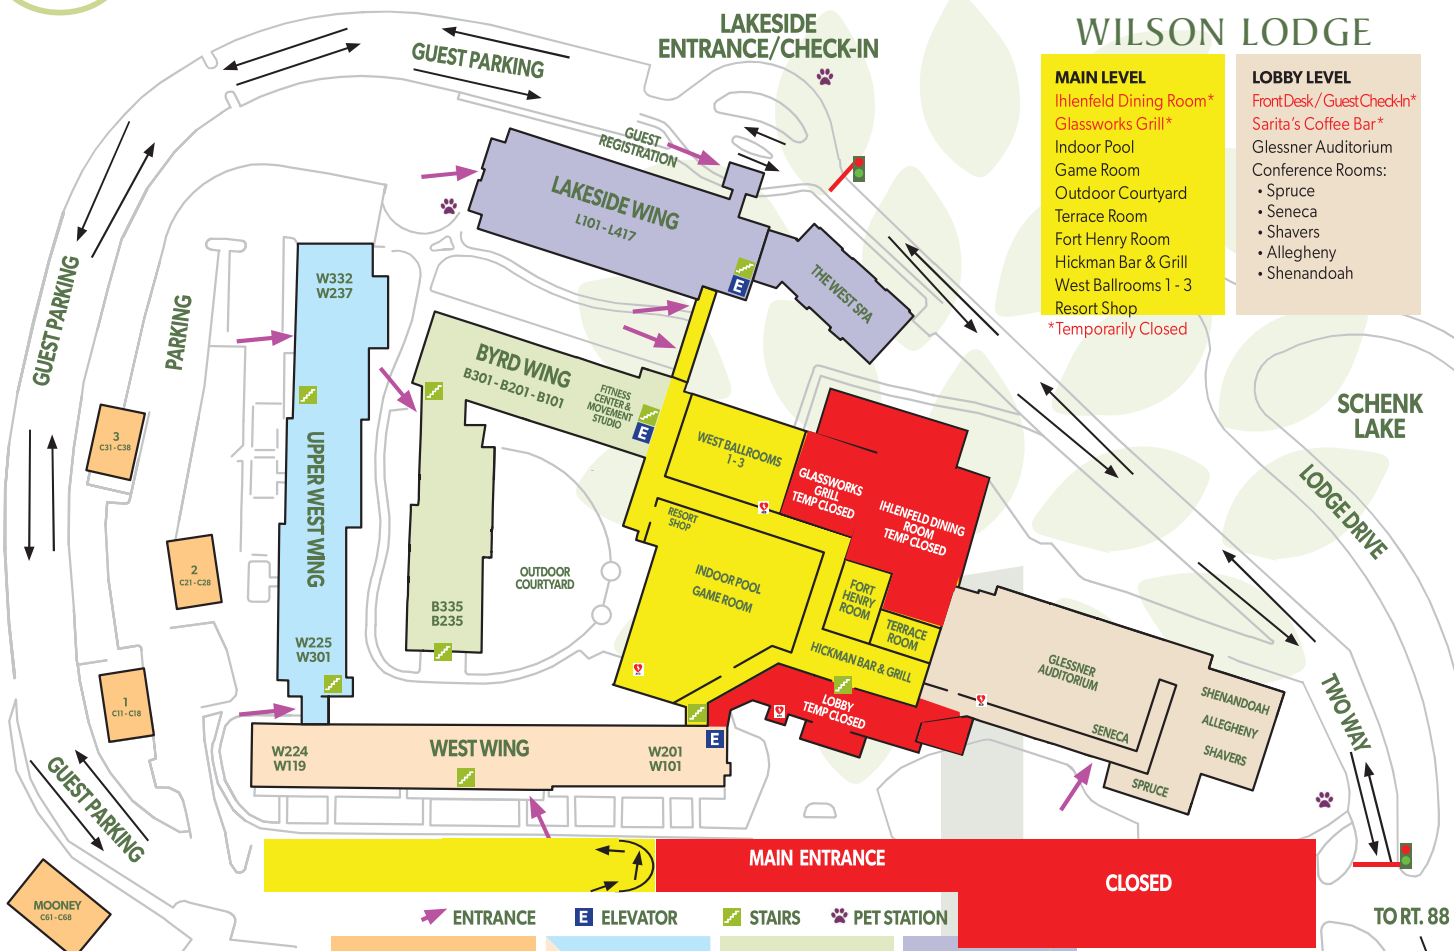

WILSON LODGE

- MAIN LEVEL**
- Ihlenfeld Dining Room*
 - Glassworks Grill*
 - Indoor Pool
 - Game Room
 - Outdoor Courtyard
 - Terrace Room
 - Fort Henry Room
 - Hickman Bar & Grill
 - West Ballrooms 1 - 3
 - Resort Shop
- *Temporarily Closed

- LOBBY LEVEL**
- Front Desk / Guest Check-In*
 - Sarita's Coffee Bar*
 - Glessner Auditorium
 - Conference Rooms:
 - Spruce
 - Seneca
 - Shavers
 - Allegheny
 - Shenandoah

- CHALETs**
- Outside Entry:
 - Chalet 1- Rooms C11 - C18
 - Chalet 2- Rooms C21 - C28
 - Chalet 3- Rooms C31 - C38

- WEST & UPPER WEST WING**
- Rooms W201 - W332
 - Outside Entry Rooms: W101 - W119

- BYRD WING**
- Rooms B101 - B335
 - Resort Sales Office
 - Fitness Center & Movement Studio

- LAKESIDE WING**
- Rooms L101 - L417
 - The West Spa
 - Lakeview Patio

ENTRANCE
 ELEVATOR
 STAIRS
 PET STATION

MAIN ENTRANCE
CLOSED

TO RT. 88