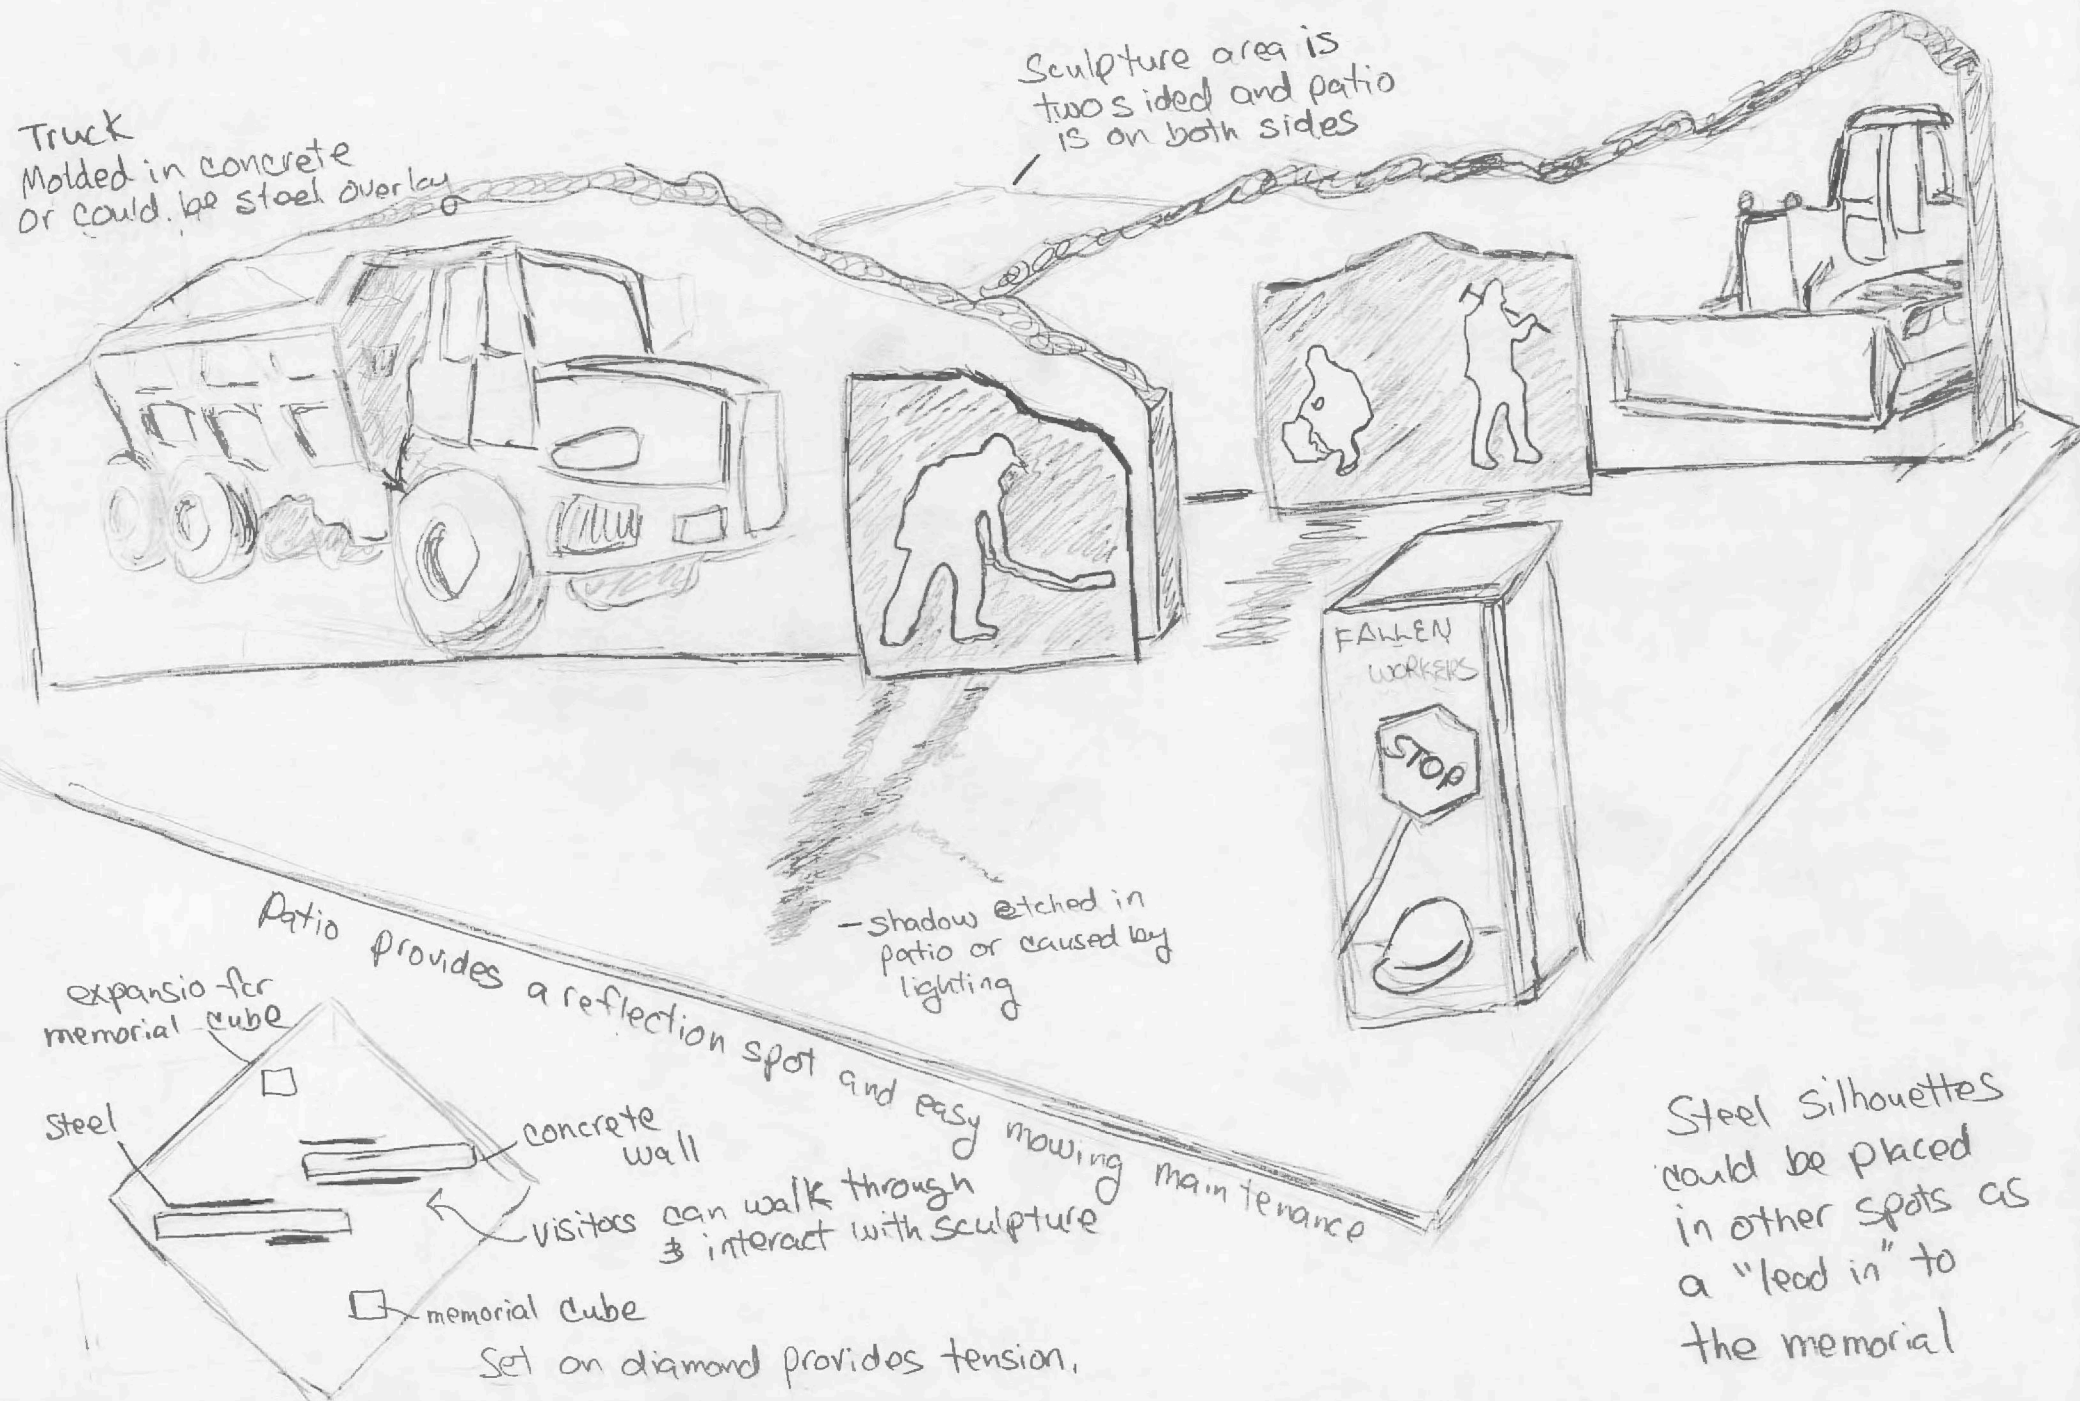

Truck
Molded in concrete
or could be steel overlay

Sculpture area is
two sided and patio
is on both sides

- shadow etched in
patio or caused by
lighting

expansion for
memorial cube

steel

concrete
wall

visitors can walk through
& interact with sculpture

memorial cube

Set on diamond provides tension.

easy mowing
maintenance

Steel silhouettes
could be placed
in other spots as
a "lead in" to
the memorial