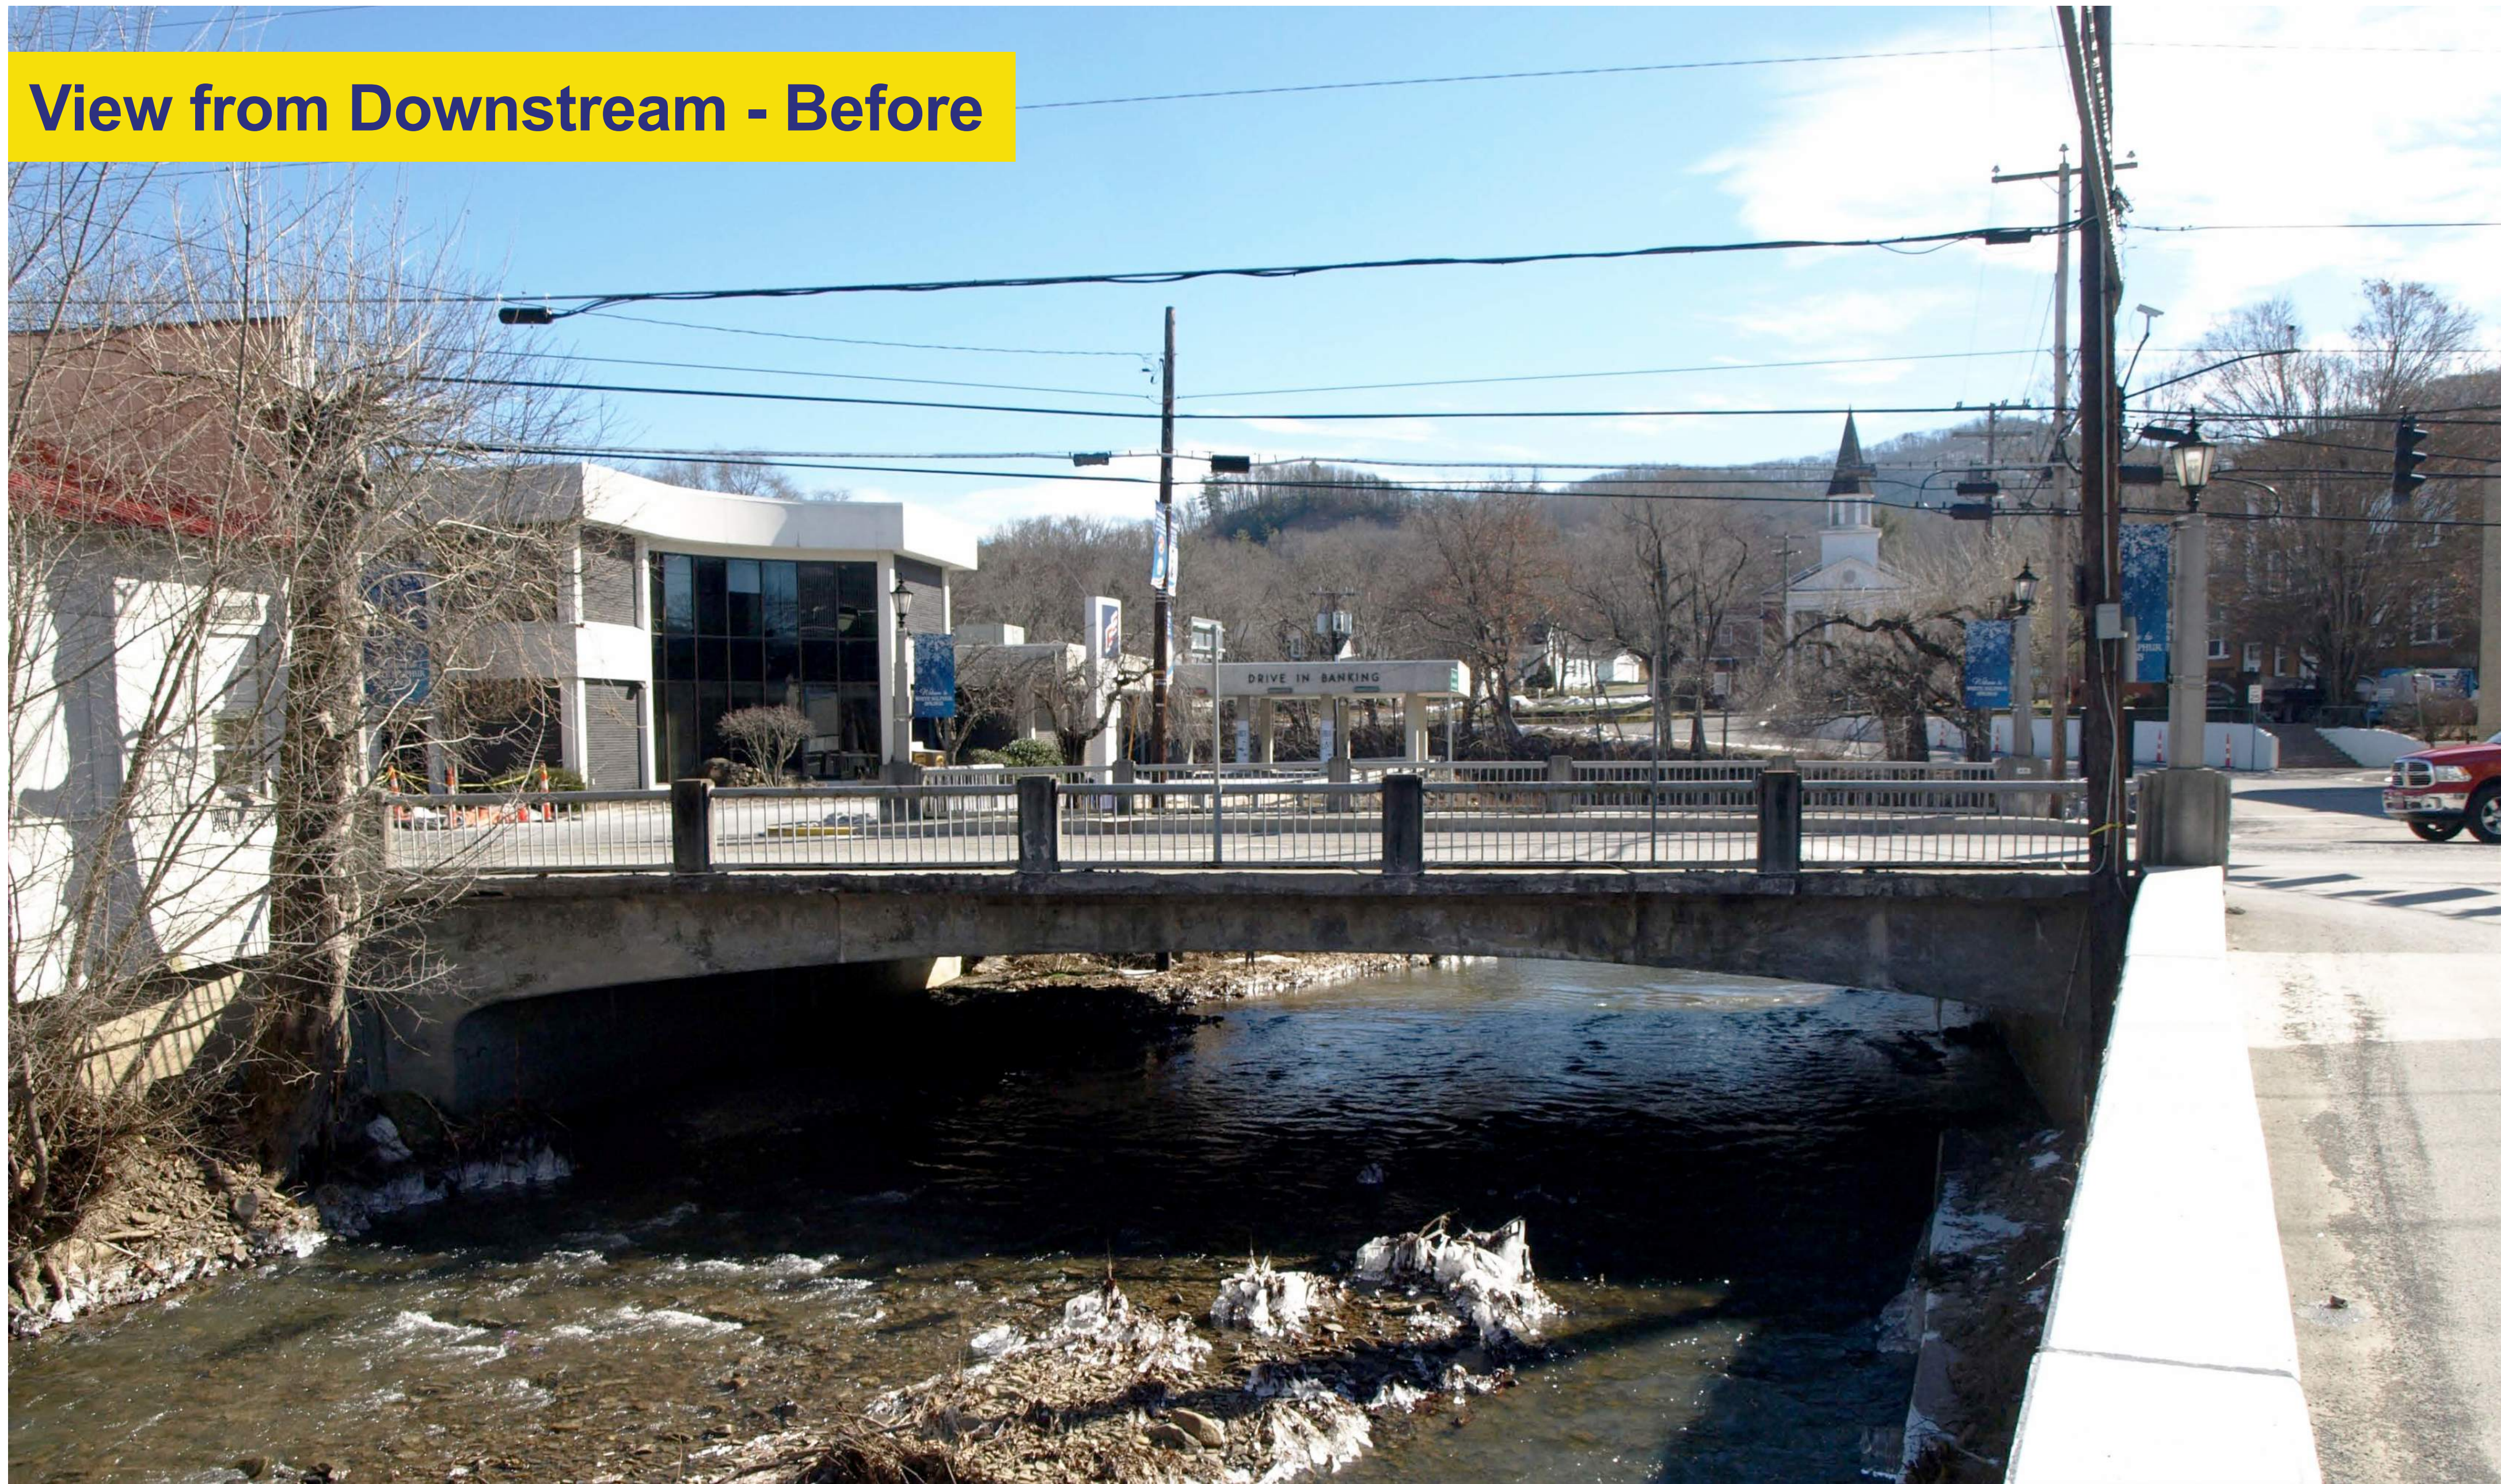

Alternative No. 1 (Preferred)

INFORMATIONAL WORKSHOP PUBLIC MEETING

August 6, 2019 | Clifford Family Memorial Bridge (Dry Creek Bridge)

The following are photo rendering examples of what the bridge currently looks like and what the replacement bridge may look like.

View from Downstream - Before

View from Downstream - After

View from Upstream - Before

View from Upstream - After