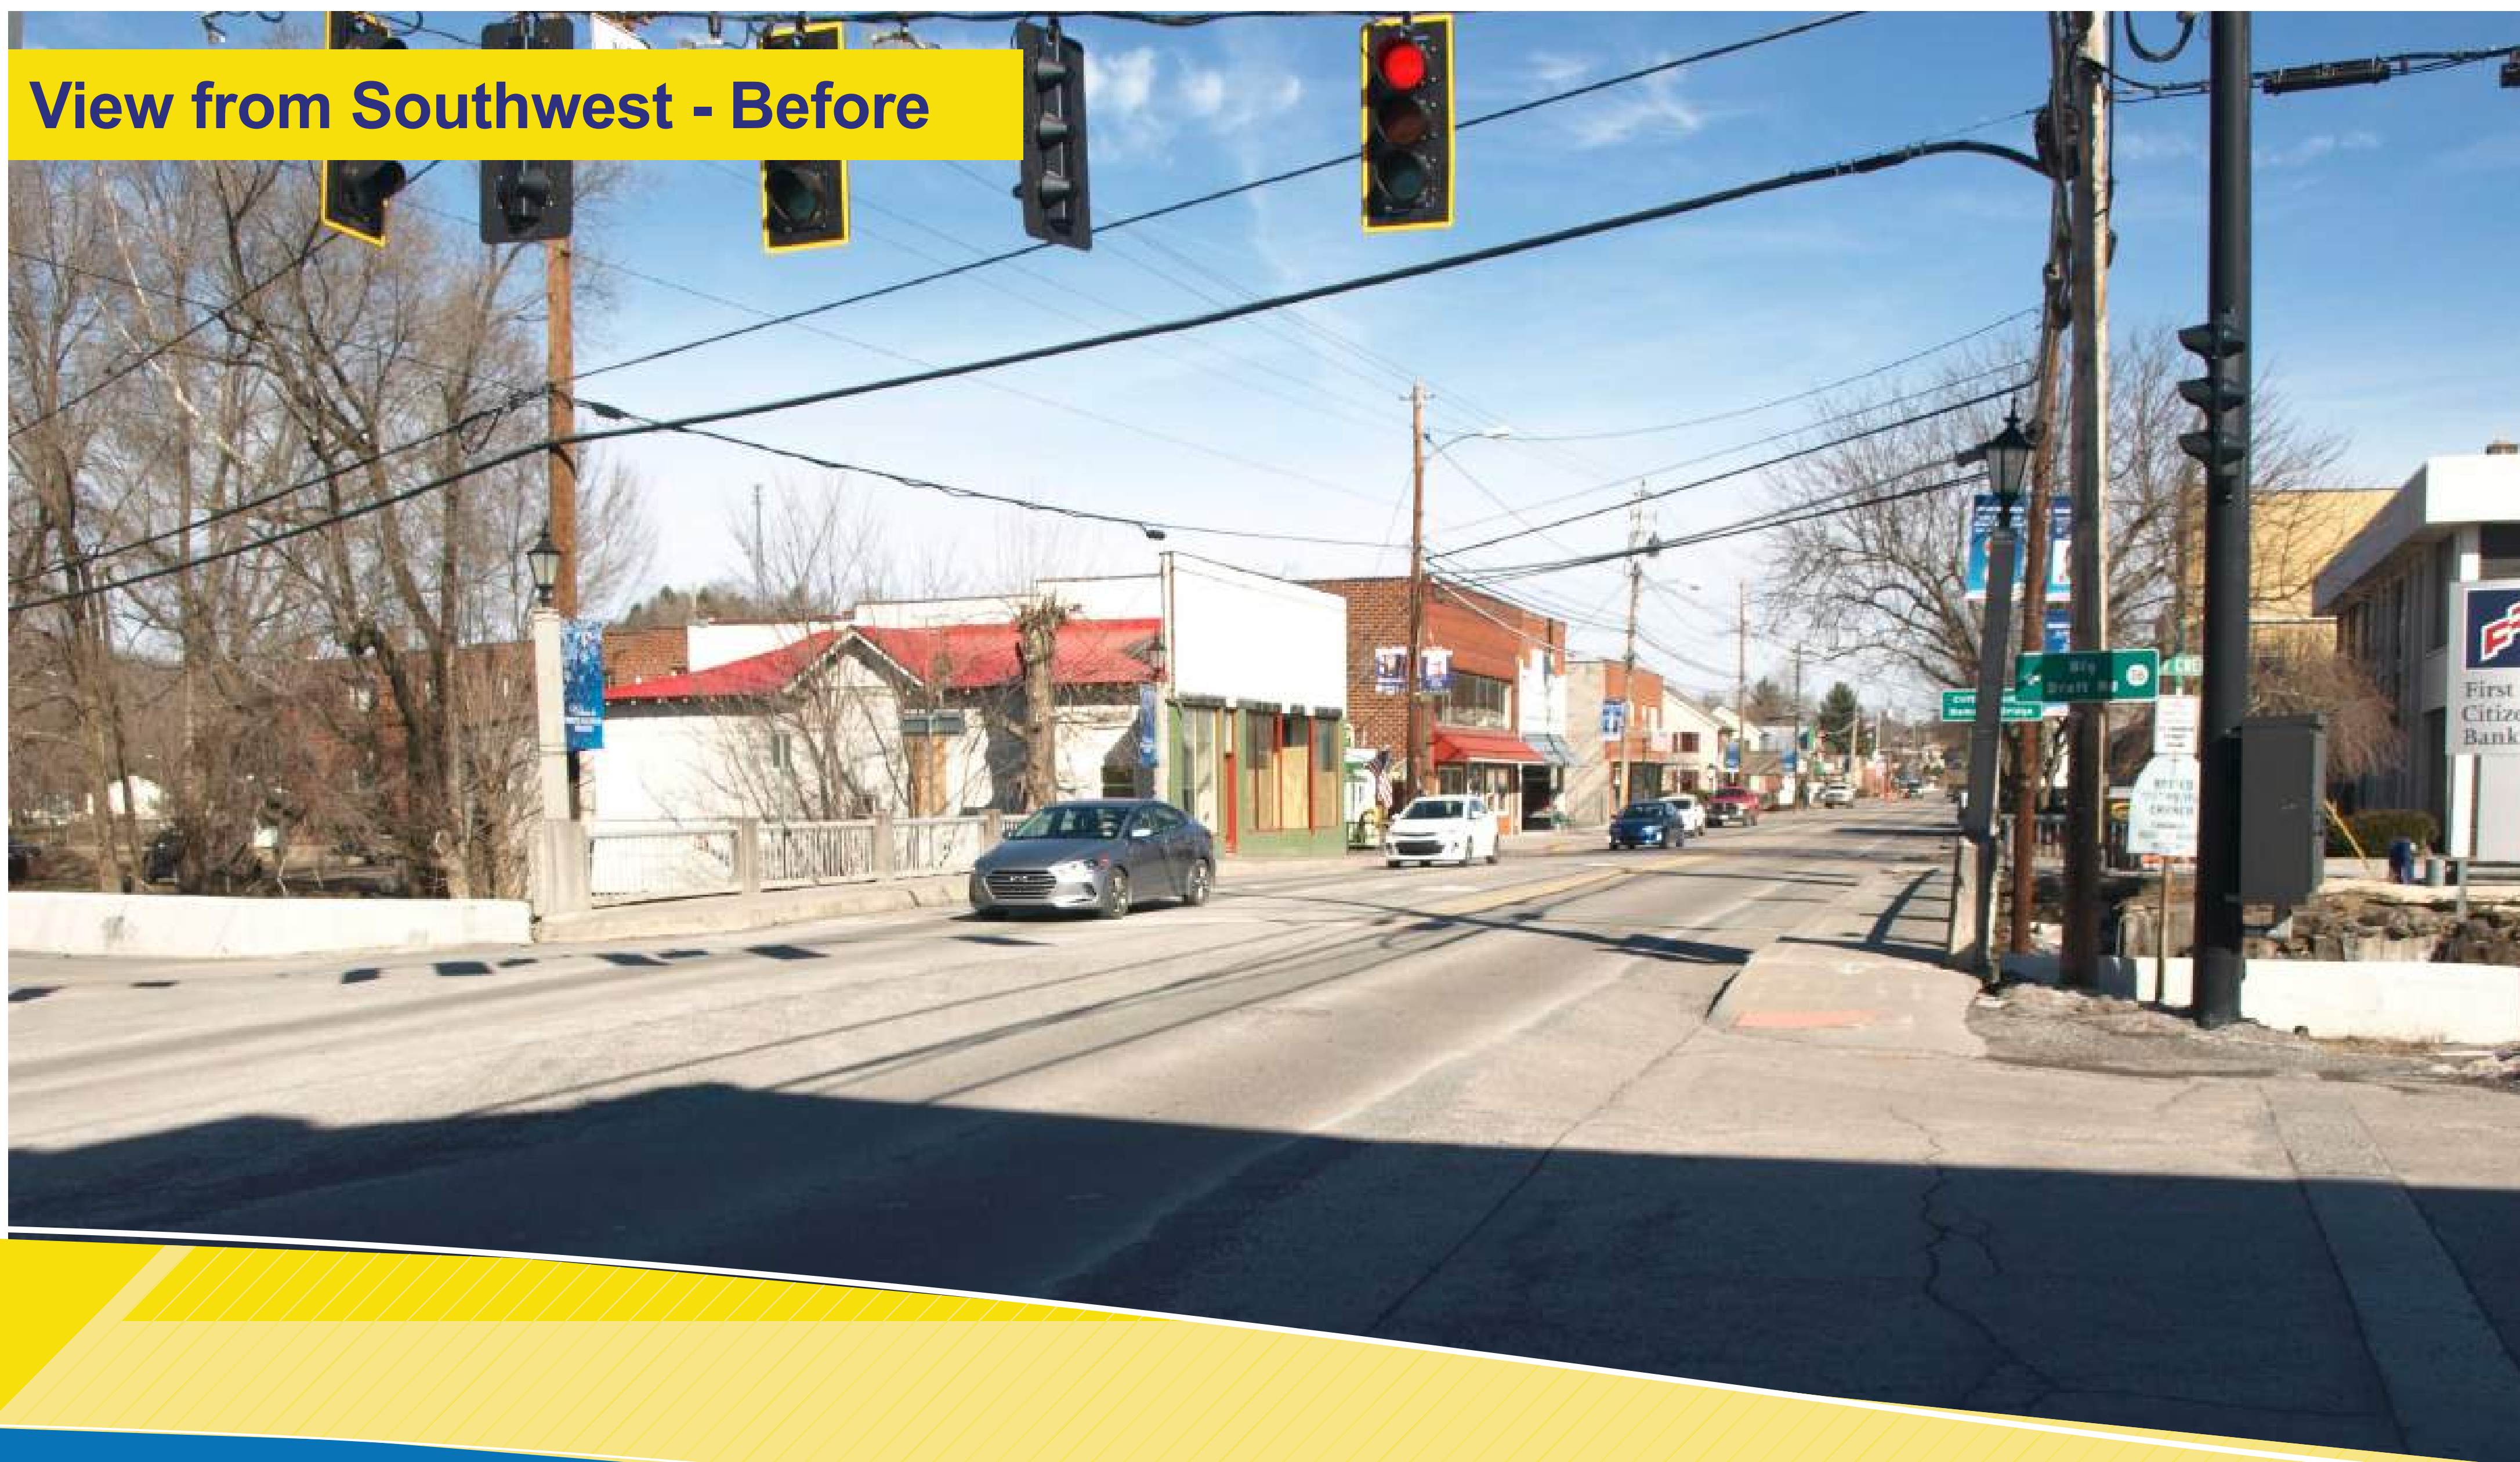

Alternative No. 1 (Preferred)

INFORMATIONAL WORKSHOP PUBLIC MEETING

August 6, 2019 | Clifford Family Memorial Bridge (Dry Creek Bridge)

The following are photo rendering examples of what the bridge currently looks like and what the replacement bridge may look like.

View from Downstream - Before

View from Downstream - After

View from Upstream - Before

View from Upstream - After