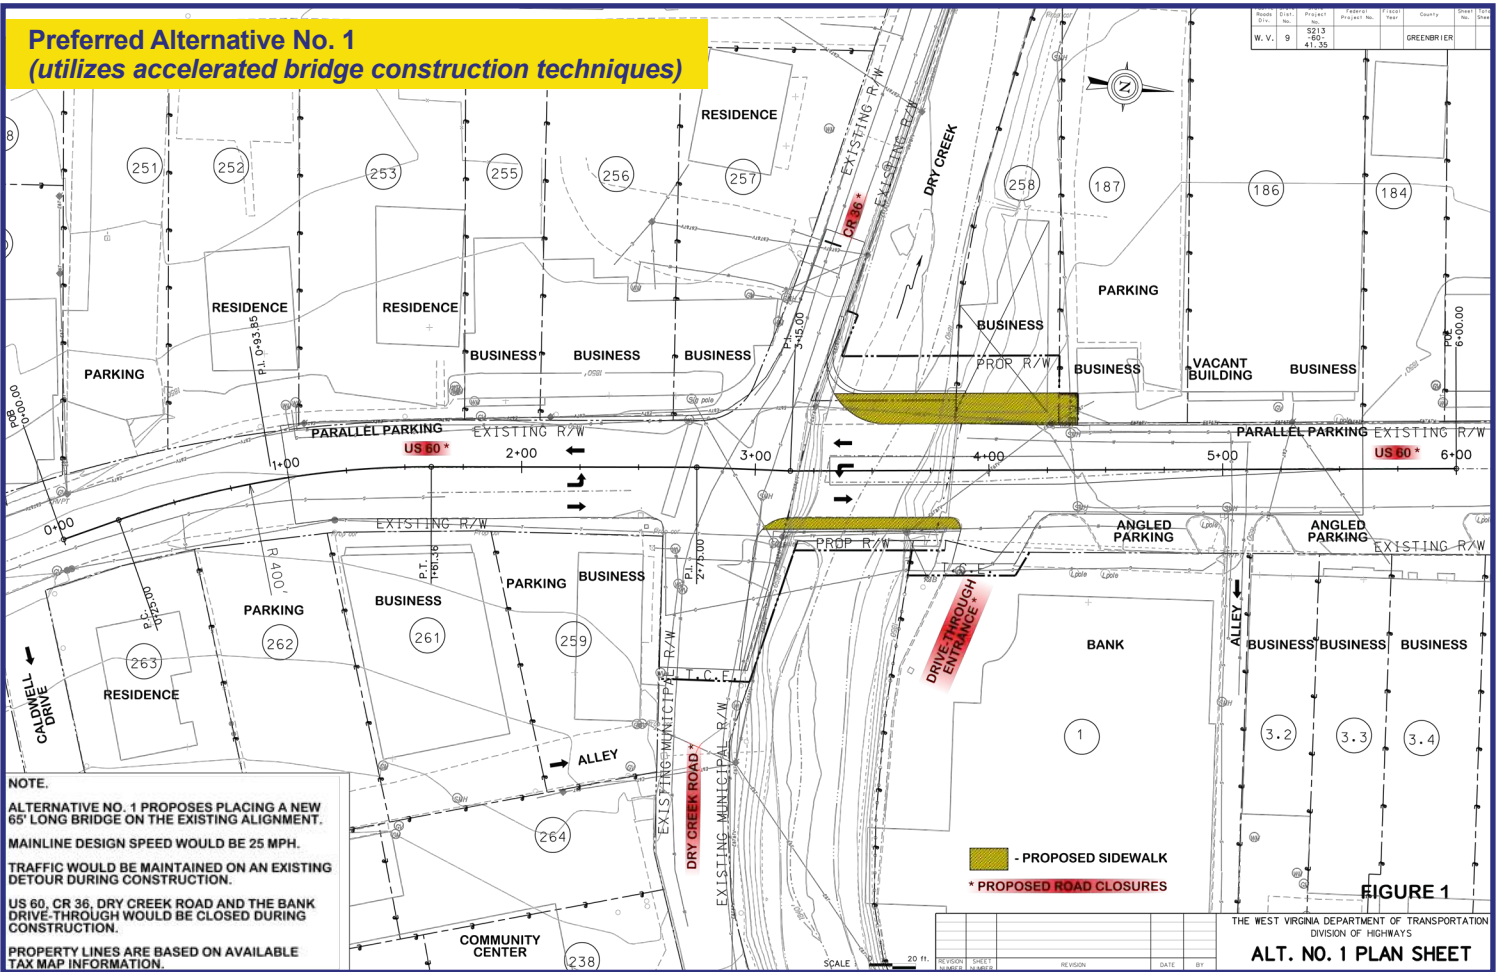

# INFORMATIONAL WORKSHOP PUBLIC MEETING

August 6, 2019 | Clifford Family Memorial Bridge (Dry Creek Bridge)

## Alternative No. 1 (Preferred)

The following are photo rendering examples of what the bridge currently looks like and what the replacement bridge may look like.

View from Downstream - Before

View from Downstream - After