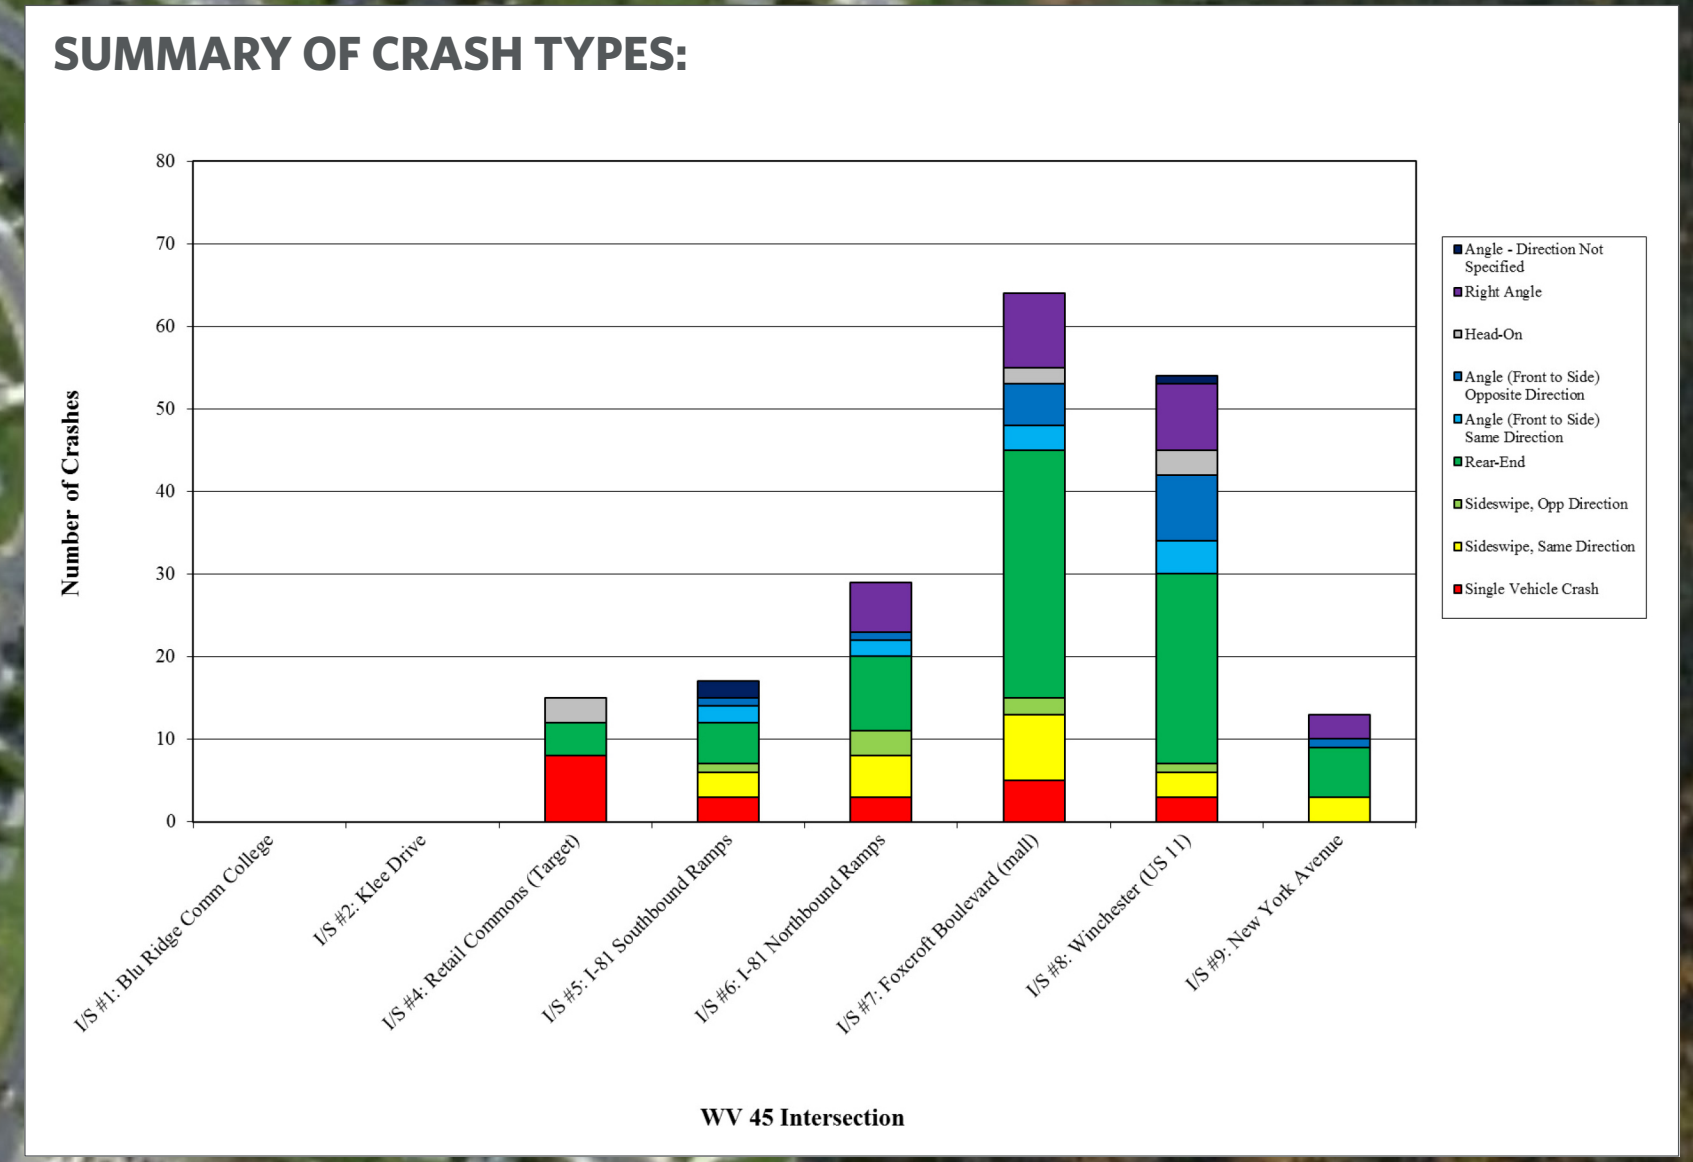

CRASH INTENSITY DIAGRAM

Blue Ridge Community College

Klee Dr

WV 45 (Apple Harvest Dr)

Proposed Cornerstone Development

Retail Commons Parkway

Target

McDonalds

Sheetz

Lowes

Shopping Plaza

WV 45 (Apple Harvest Dr)

New York Ave

To Inwood

US 11 (Winchester Ave)

To Martinsburg